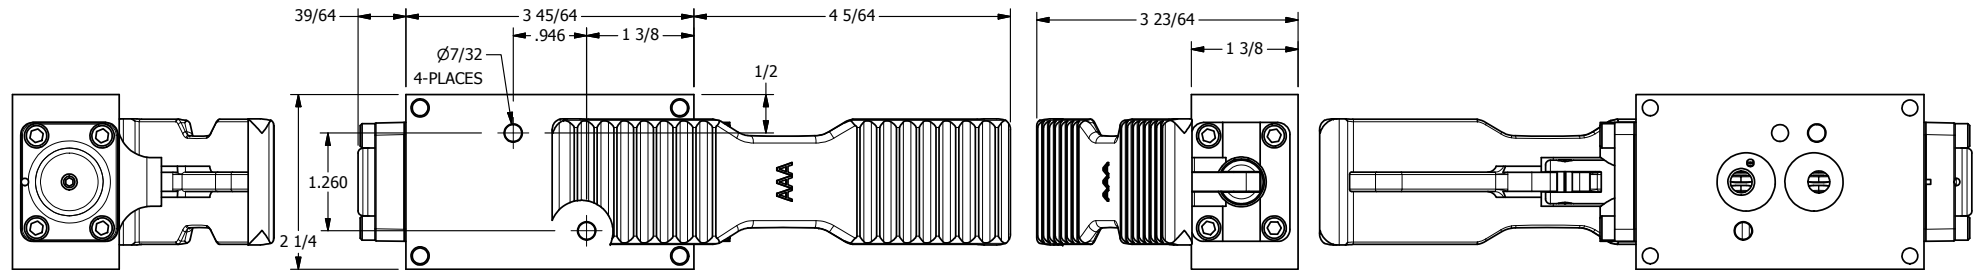

AAA
PRODUCTS
INTERNATIONAL

AAA PRODUCTS INTERNATIONAL
7114 Harry Hines Blvd
Dallas, TX 75235

TITLE: 1/4" NAMUR, TREADLE, 3 POS,
SPR CTR, TREADLE SHFT, CLSD CTR SPL
BRASS & STAINLESS

PART NO.:
DIM_ZNTY2

THE INFORMATION CONTAINED WITHIN THIS DOCUMENT IS PROPRIETARY TO AAA PRODUCTS AND MAY NOT BE DISCLOSED WITHOUT PRIOR WRITTEN CONSENT