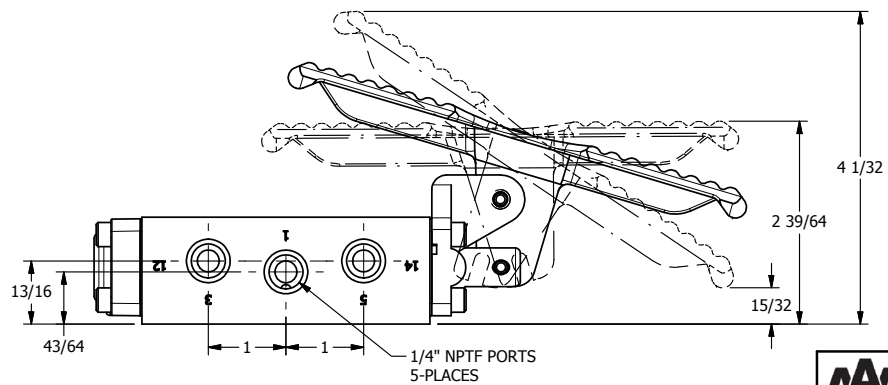

AAA
PRODUCTS
INTERNATIONAL

AAA PRODUCTS INTERNATIONAL
7114 Harry Hines Blvd
Dallas, TX 75235

TITLE: 1/4" NAMUR, TREADLE, 3 POS,
SPR CTR, TREADLE SHFT, CLSD CTR SPL
BRASS & STAINLESS

PART NO.:
DIM_ZNTY2

THE INFORMATION CONTAINED WITHIN THIS DOCUMENT IS PROPRIETARY TO AAA PRODUCTS AND MAY NOT BE DISCLOSED WITHOUT PRIOR WRITTEN CONSENT