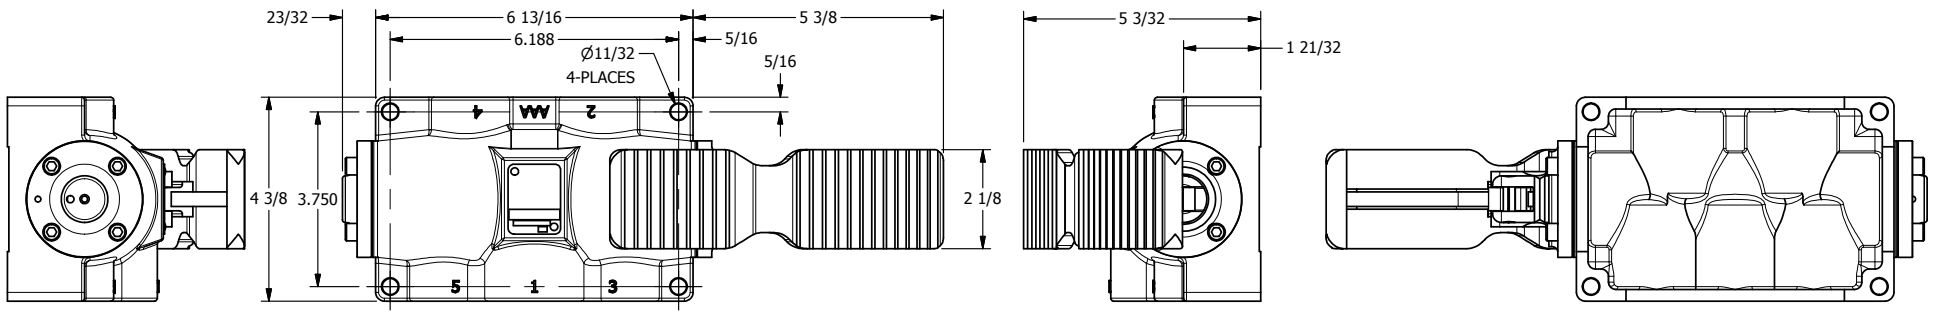

4 3 2 1

AAA
PRODUCTS
INTERNATIONAL

**AAA PRODUCTS
INTERNATIONAL**
7114 Harry Hines Blvd
Dallas, TX 75235

TITLE: 1" SIDE PORT, TREADLE, 3 POS,
SPR CTR, TREADLE SHFT,
FLOAT CTR SPL

PART NO.:
DIM_TY8G

4 3 2 1