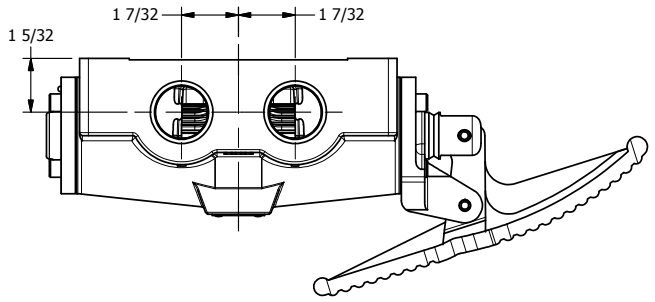

4 3 2 1

AAA
PRODUCTS
INTERNATIONAL

**AAA PRODUCTS
INTERNATIONAL**
7114 Harry Hines Blvd
Dallas, TX 75235

TITLE: 1" SIDE PORT, TREADLE, 3 POS,
SPR CTR, TREADLE SHFT,
FLOAT CTR SPL

PART NO.:
DIM_TY8G

4 3 2 1