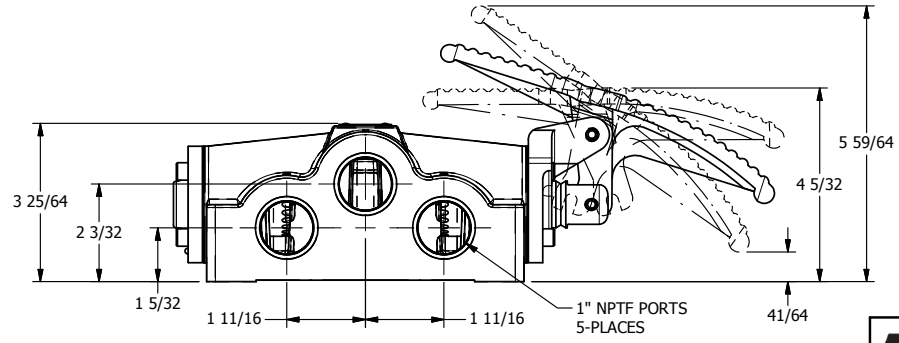

4 3 2 1

AAA
PRODUCTS
INTERNATIONAL

**AAA PRODUCTS
INTERNATIONAL**
7114 Harry Hines Blvd
Dallas, TX 75235

TITLE: 1" SIDE PORT, TREADLE, 3 POS,
SPR CTR, TREADLE SHFT,
FLOAT CTR SPL

PART NO.:
DIM_TY8G

4 3 2 1