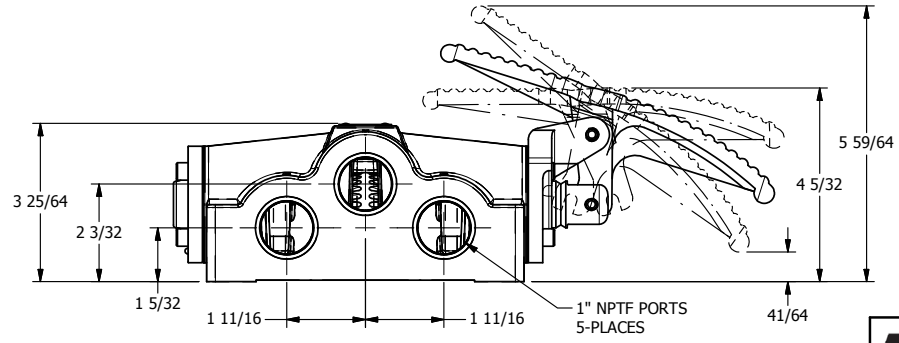

4 3 2 1

AAA
PRODUCTS
INTERNATIONAL

**AAA PRODUCTS
INTERNATIONAL**
7114 Harry Hines Blvd
Dallas, TX 75235

TITLE: 1" SIDE PORT, TREADLE, 3 POS,
SPR CTR, TREADLE SHFT,
REGEN CTR SPL

PART NO.:
DIM_TY8D

4 3 2 1