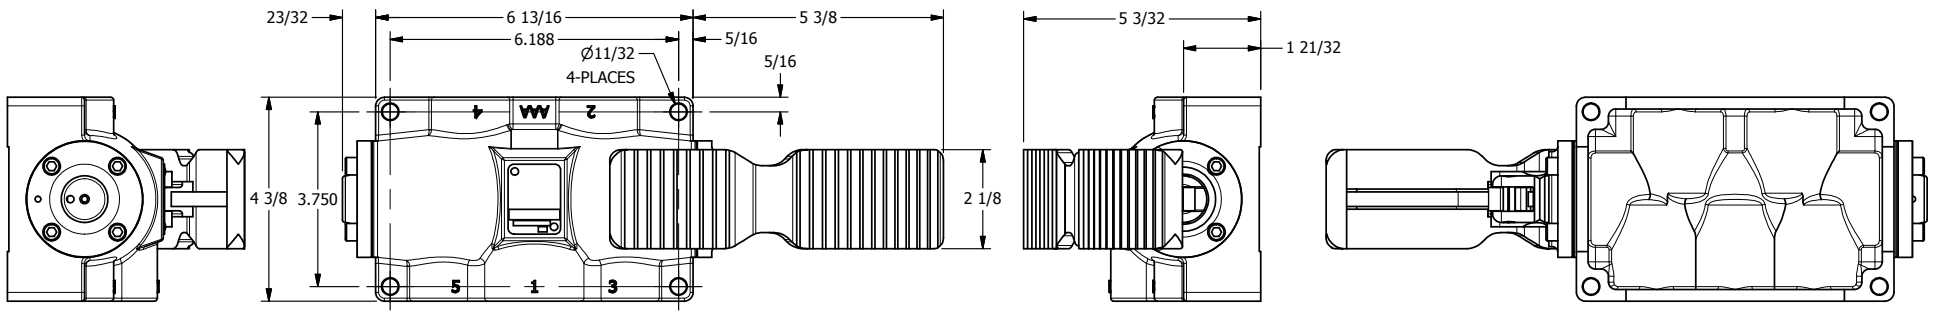

4 3 2 1

AAA
PRODUCTS
INTERNATIONAL

**AAA PRODUCTS
INTERNATIONAL**
7114 Harry Hines Blvd
Dallas, TX 75235

TITLE: 1" SIDE PORT, TREADLE, 3 POS,
SPR CTR, TREADLE SHFT,
REGEN CTR SPL

PART NO.:
DIM_TY8D

4 3 2 1