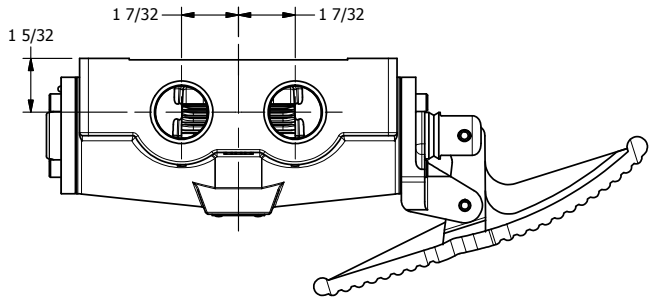

4 3 2 1

AAA
PRODUCTS
INTERNATIONAL

**AAA PRODUCTS
INTERNATIONAL**
7114 Harry Hines Blvd
Dallas, TX 75235

TITLE: 1" SIDE PORT, TREADLE, 3 POS,
SPR CTR, TREADLE SHFT,
REGEN CTR SPL

PART NO.:
DIM_TY8D

4 3 2 1