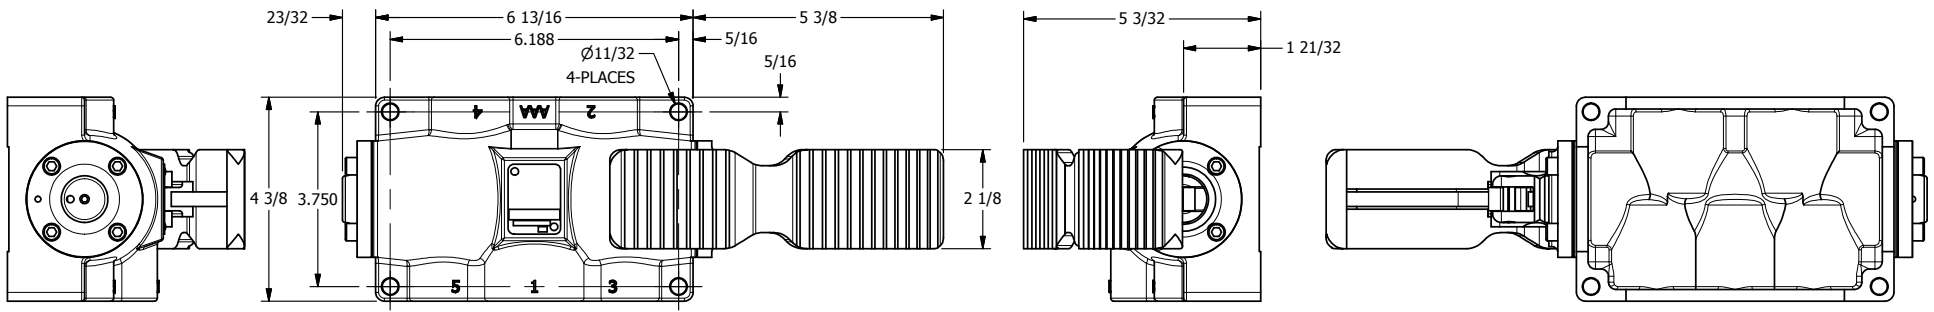

4

3

2

1

AAA
PRODUCTS
INTERNATIONAL

**AAA PRODUCTS
INTERNATIONAL**
7114 Harry Hines Blvd
Dallas, TX 75235

TITLE: 1" SIDE PORT, TREADLE, 3 POS,
SPR CTR, TREADLE SHFT, CLSD CTR SPL

PART NO.:
DIM_TY8