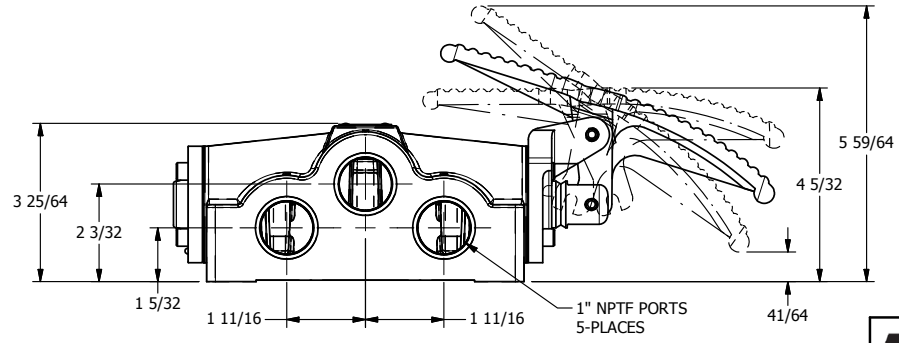

4

3

2

1

AAA
PRODUCTS
INTERNATIONAL

**AAA PRODUCTS
INTERNATIONAL**
7114 Harry Hines Blvd
Dallas, TX 75235

TITLE: 1" SIDE PORT, TREADLE, 3 POS,
SPR CTR, TREADLE SHFT, CLSD CTR SPL

PART NO.:
DIM_TY8