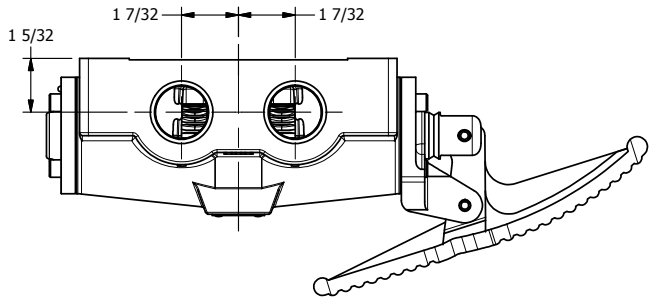

4

3

2

1

AAA
PRODUCTS
INTERNATIONAL

**AAA PRODUCTS
INTERNATIONAL**
7114 Harry Hines Blvd
Dallas, TX 75235

TITLE: 1" SIDE PORT, TREADLE, 3 POS,
SPR CTR, TREADLE SHFT, CLSD CTR SPL

PART NO.:
DIM_TY8