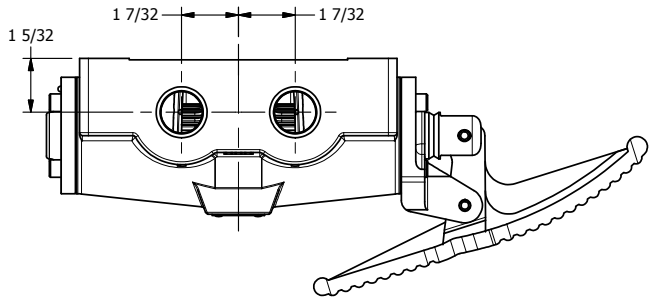

4

3

2

1

**AAA**  
PRODUCTS  
INTERNATIONAL

**AAA PRODUCTS  
INTERNATIONAL**  
7114 Harry Hines Blvd  
Dallas, TX 75235

TITLE: 3/4" SIDE PORT, TREADLE, 3 POS,  
SPR CTR, TREADLE SHFT,  
FLOAT CTR SPL

PART NO.:  
**DIM\_TY6G**