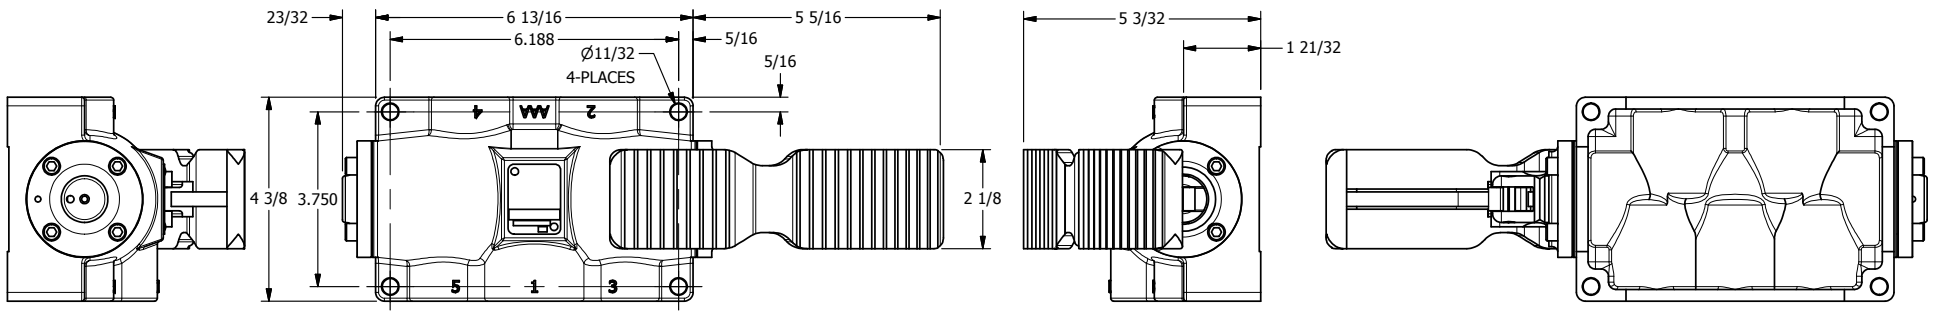

4

3

2

1

**AAA**  
PRODUCTS  
INTERNATIONAL

**AAA PRODUCTS  
INTERNATIONAL**  
7114 Harry Hines Blvd  
Dallas, TX 75235

TITLE: 3/4" SIDE PORT, TREADLE, 3 POS,  
SPR CTR, TREADLE SHFT,  
FLOAT CTR SPL

PART NO.:  
**DIM\_TY6G**