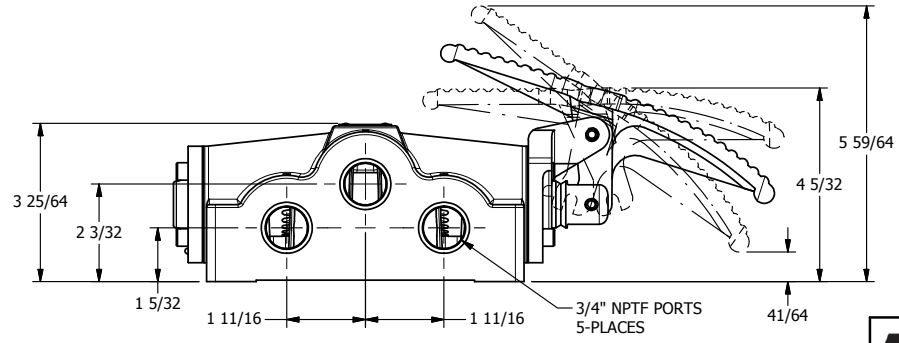

4

3

2

1

**AAA**  
PRODUCTS  
INTERNATIONAL

**AAA PRODUCTS  
INTERNATIONAL**  
7114 Harry Hines Blvd  
Dallas, TX 75235

TITLE: 3/4" SIDE PORT, TREADLE, 3 POS,  
SPR CTR, TREADLE SHFT,  
FLOAT CTR SPL

PART NO.:  
**DIM\_TY6G**