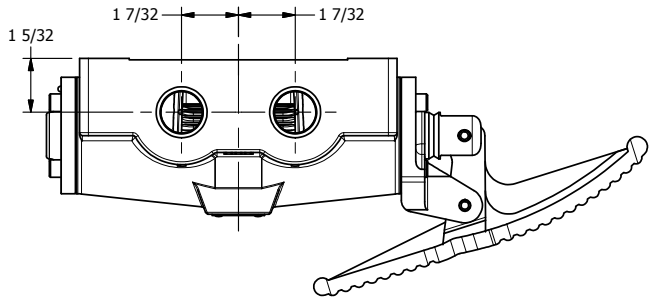

4 | | 3 | | 2 | | 1

4 | | 3 | | 2 | | 1

AAA
PRODUCTS
INTERNATIONAL

**AAA PRODUCTS
INTERNATIONAL**
7114 Harry Hines Blvd
Dallas, TX 75235

TITLE: 3/4" SIDE PORT, TREADLE, 3 POS,
SPR CTR, TREADLE SHFT,
REGEN CTR SPL

PART NO.:
DIM_TY6D

THE INFORMATION CONTAINED WITHIN THIS DOCUMENT IS PROPRIETARY TO AAA PRODUCTS AND MAY NOT BE DISCLOSED WITHOUT PRIOR WRITTEN CONSENT