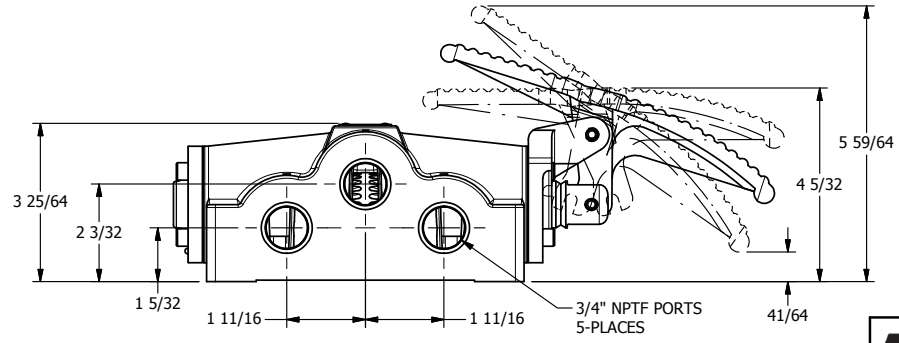

4 | | 3 | | 2 | | 1

4 | | 3 | | 2 | | 1

AAA
PRODUCTS
INTERNATIONAL

**AAA PRODUCTS
INTERNATIONAL**
7114 Harry Hines Blvd
Dallas, TX 75235

TITLE: 3/4" SIDE PORT, TREADLE, 3 POS,
SPR CTR, TREADLE SHFT,
REGEN CTR SPL

PART NO.:
DIM_TY6D

THE INFORMATION CONTAINED WITHIN THIS DOCUMENT IS PROPRIETARY TO AAA PRODUCTS AND MAY NOT BE DISCLOSED WITHOUT PRIOR WRITTEN CONSENT