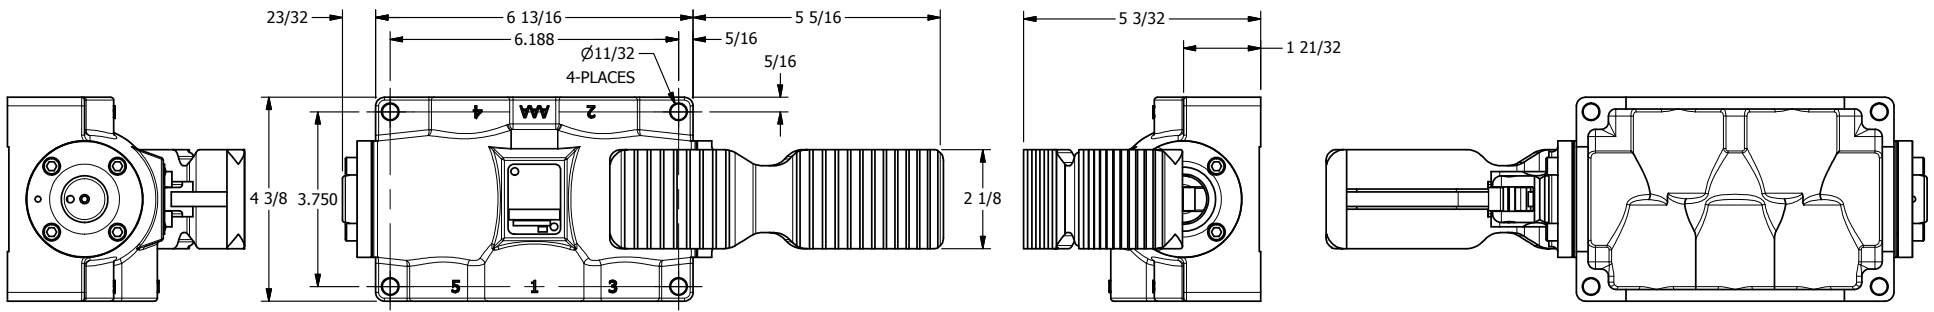

4 | | 3 | | 2 | | 1

4 | | 3 | | 2 | | 1

AAA
PRODUCTS
INTERNATIONAL

**AAA PRODUCTS
INTERNATIONAL**
7114 Harry Hines Blvd
Dallas, TX 75235

TITLE: 3/4" SIDE PORT, TREADLE, 3 POS,
SPR CTR, TREADLE SHFT,
REGEN CTR SPL

PART NO.:
DIM_TY6D

THE INFORMATION CONTAINED WITHIN THIS DOCUMENT IS PROPRIETARY TO AAA PRODUCTS AND MAY NOT BE DISCLOSED WITHOUT PRIOR WRITTEN CONSENT