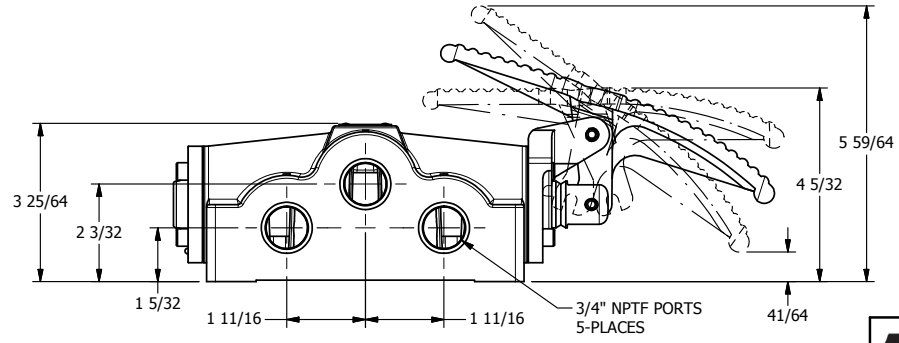

4

3

2

1

AAA
PRODUCTS
INTERNATIONAL

**AAA PRODUCTS
INTERNATIONAL**
7114 Harry Hines Blvd
Dallas, TX 75235

TITLE: 3/4" SIDE PORT, TREADLE, 3 POS,
SPR CTR, TREADLE SHFT, CLSD CTR SPL

PART NO.:
TY6