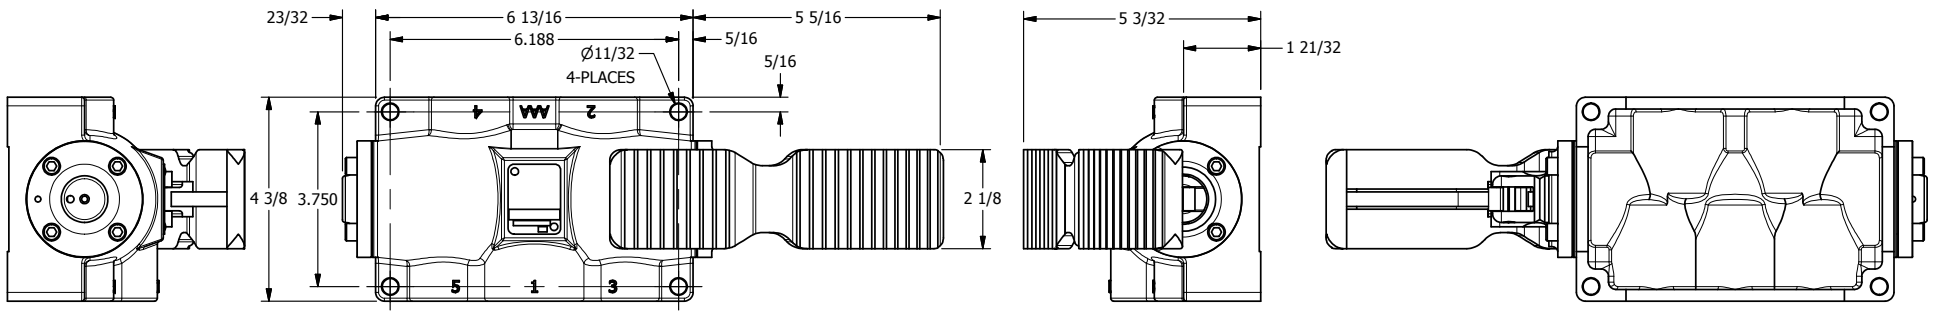

4

3

2

1

AAA
PRODUCTS
INTERNATIONAL

**AAA PRODUCTS
INTERNATIONAL**
7114 Harry Hines Blvd
Dallas, TX 75235

TITLE: 3/4" SIDE PORT, TREADLE, 3 POS,
SPR CTR, TREADLE SHFT, CLSD CTR SPL

PART NO.:
TY6