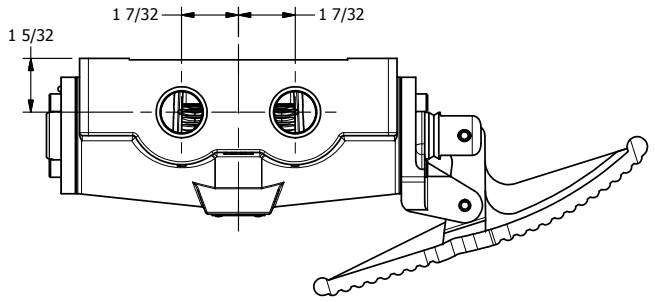

4

3

2

1

AAA
PRODUCTS
INTERNATIONAL

**AAA PRODUCTS
INTERNATIONAL**
7114 Harry Hines Blvd
Dallas, TX 75235

TITLE: 3/4" SIDE PORT, TREADLE, 3 POS,
SPR CTR, TREADLE SHFT, CLSD CTR SPL

PART NO.:
TY6