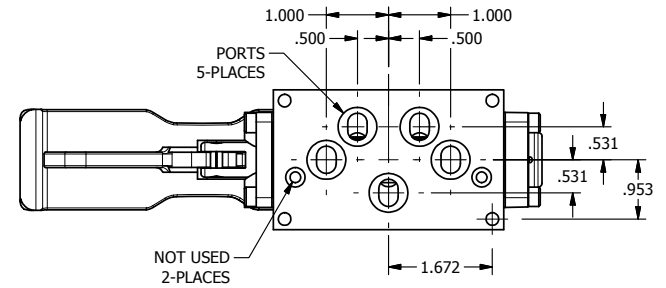

4

3

2

1

**AAA PRODUCTS
INTERNATIONAL**
7114 Harry Hines Blvd
Dallas, TX 75235

TITLE 3/8" SUBPLATE, TREADLE, 3 POS,
SPR CTR, TREADLE SHFT,
CLSD CTR SPL, LOCKOUT POS 'B'

PART NO.:
DIM_TY3PLO

THE INFORMATION CONTAINED WITHIN THIS DOCUMENT IS PROPRIETARY TO AAA PRODUCTS AND MAY NOT BE DISCLOSED WITHOUT PRIOR WRITTEN CONSENT