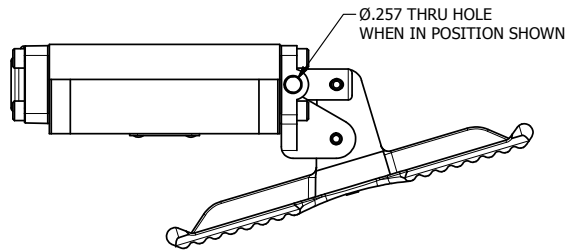

4

3

2

1

**AAA PRODUCTS
INTERNATIONAL**
7114 Harry Hines Blvd
Dallas, TX 75235

TITLE 3/8" SUBPLATE, TREADLE, 3 POS,
SPR CTR, TREADLE SHFT,
CLSD CTR SPL, LOCKOUT POS 'B'

PART NO.:
DIM_TY3PLO

THE INFORMATION CONTAINED WITHIN THIS DOCUMENT IS PROPRIETARY TO AAA PRODUCTS AND MAY NOT BE DISCLOSED WITHOUT PRIOR WRITTEN CONSENT