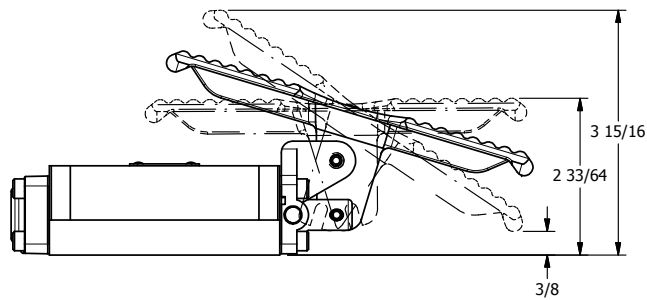

4

3

2

1

**AAA PRODUCTS
INTERNATIONAL**
7114 Harry Hines Blvd
Dallas, TX 75235

TITLE 3/8" SUBPLATE, TREADLE, 3 POS,
SPR CTR, TREADLE SHFT,
CLSD CTR SPL, LOCKOUT POS 'B'

PART NO.:
DIM_TY3PLO

THE INFORMATION CONTAINED WITHIN THIS DOCUMENT IS PROPRIETARY TO AAA PRODUCTS AND MAY NOT BE DISCLOSED WITHOUT PRIOR WRITTEN CONSENT