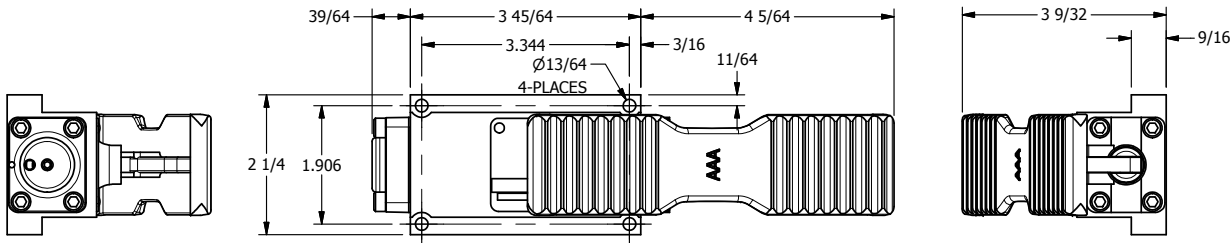

4

3

2

1

**AAA PRODUCTS
INTERNATIONAL**
7114 Harry Hines Blvd
Dallas, TX 75235

TITLE 3/8" SUBPLATE, TREADLE, 3 POS,
SPR CTR, TREADLE SHFT,
CLSD CTR SPL, LOCKOUT POS 'B'

PART NO.:
DIM_TY3PLO

THE INFORMATION CONTAINED WITHIN THIS DOCUMENT IS PROPRIETARY TO AAA PRODUCTS AND MAY NOT BE DISCLOSED WITHOUT PRIOR WRITTEN CONSENT