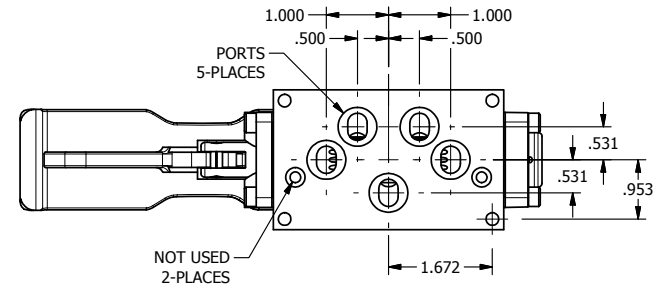

4

3

2

1

AAA PRODUCTS INTERNATIONAL
7114 Harry Hines Blvd
Dallas, TX 75235

TITLE 3/8" SUBPLATE, TREADLE, 3 POS,
SPR CTR, TREADLE SHFT,
FLOAT CTR SPL, LOCKOUT POS 'B'

PART NO.:
DIM_TY3PGLO

4