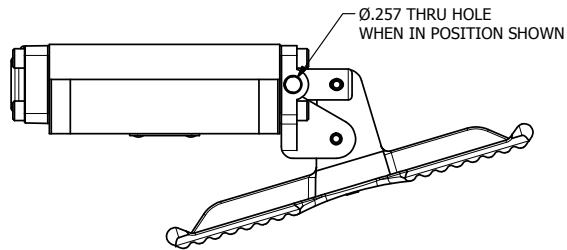

4

3

2

1

AAA PRODUCTS INTERNATIONAL
7114 Harry Hines Blvd
Dallas, TX 75235

TITLE 3/8" SUBPLATE, TREADLE, 3 POS,
SPR CTR, TREADLE SHFT,
FLOAT CTR SPL, LOCKOUT POS 'B'

PART NO.:
DIM_TY3PGLO

4