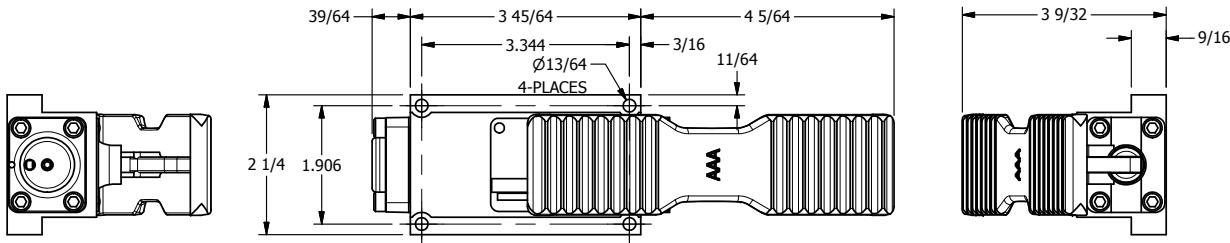

4

3

2

1

AAA PRODUCTS INTERNATIONAL
7114 Harry Hines Blvd
Dallas, TX 75235

TITLE 3/8" SUBPLATE, TREADLE, 3 POS,
SPR CTR, TREADLE SHFT,
FLOAT CTR SPL, LOCKOUT POS 'B'

PART NO.:
DIM_TY3PGLO

4