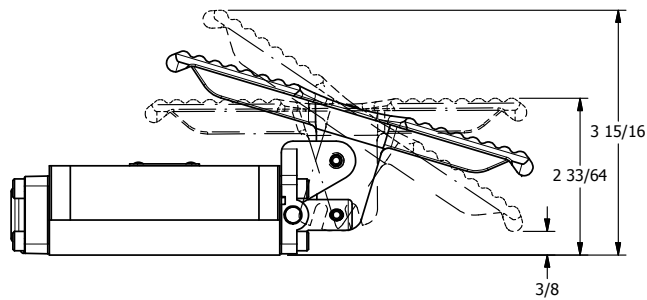

4

3

2

1

AAA PRODUCTS INTERNATIONAL
7114 Harry Hines Blvd
Dallas, TX 75235

TITLE 3/8" SUBPLATE, TREADLE, 3 POS,
SPR CTR, TREADLE SHFT,
FLOAT CTR SPL, LOCKOUT POS 'B'

PART NO.:
DIM_TY3PGLO

4