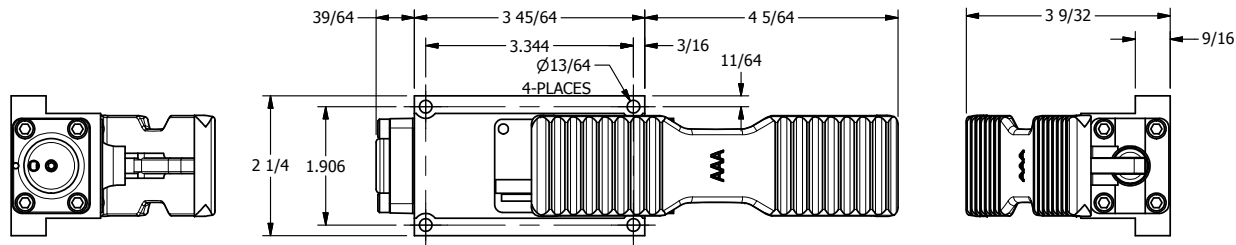

4

3

2

1

B

B

A

A

TITLE $\frac{3}{8}$ " SUBPLATE, TREADLE, 3 POS,
SPR CTR, TREADLE SHFT,
CLSD CTR SPL

PART NO.:
DIM_TY3P

THE INFORMATION CONTAINED WITHIN THIS DOCUMENT IS PROPRIETARY TO AAA PRODUCTS AND MAY NOT BE DISCLOSED WITHOUT PRIOR WRITTEN CONSENT