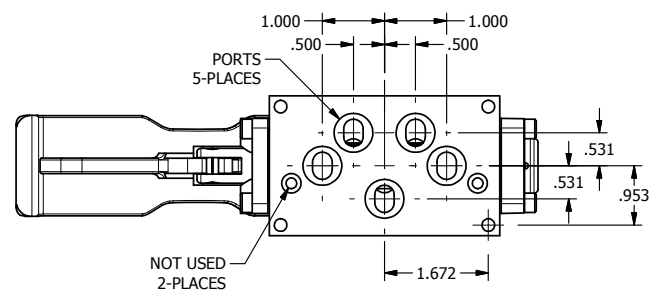

4

3

2

1

B

B

A

A

4

3

2

1

A

A

AAA
PRODUCTS
INTERNATIONAL

**AAA PRODUCTS
INTERNATIONAL**
7114 Harry Hines Blvd
Dallas, TX 75235

TITLE $\frac{3}{8}$ " SUBPLATE, TREADLE, 3 POS,
SPR CTR, TREADLE SHFT,
CLSD CTR SPL

PART NO.:
DIM_TY3P

THE INFORMATION CONTAINED WITHIN THIS DOCUMENT IS PROPRIETARY TO AAA PRODUCTS AND MAY NOT BE DISCLOSED WITHOUT PRIOR WRITTEN CONSENT