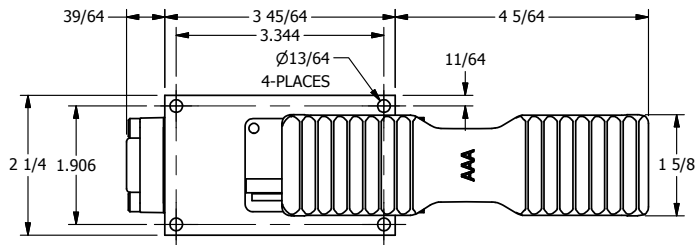

4

3

2

1

AAA
PRODUCTS
INTERNATIONAL

**AAA PRODUCTS
INTERNATIONAL**
7114 Harry Hines Blvd
Dallas, TX 75235

TITLE 5/8" SIDE PORT, TREADLE, 3 POS,
SPR CTR, TREADLE SHFT,
CLSD CTR SPL, LOCKOUT POS 'B'

PART NO.:
DIM_TY3LO