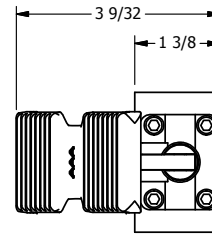

4

3

2

1

AAA
PRODUCTS
INTERNATIONAL

**AAA PRODUCTS
INTERNATIONAL**
7114 Harry Hines Blvd
Dallas, TX 75235

TITLE 5/8" SIDE PORT, TREADLE, 3 POS,
SPR CTR, TREADLE SHFT,
CLSD CTR SPL, LOCKOUT POS 'B'

PART NO.:
DIM_TY3LO