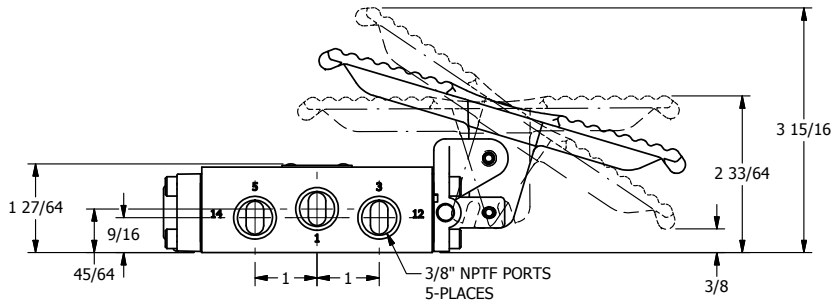

4

3

2

1

AAA
PRODUCTS
INTERNATIONAL

**AAA PRODUCTS
INTERNATIONAL**
7114 Harry Hines Blvd
Dallas, TX 75235

TITLE 5/8" SIDE PORT, TREADLE, 3 POS,
SPR CTR, TREADLE SHFT,
CLSD CTR SPL, LOCKOUT POS 'B'

PART NO.:
DIM_TY3LO