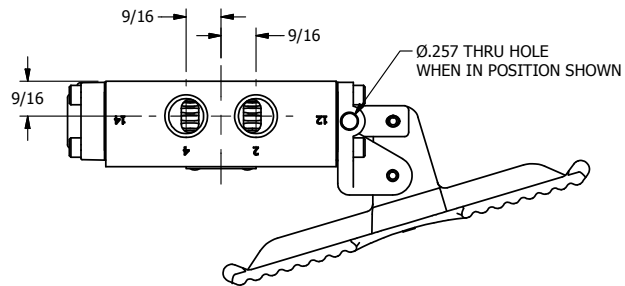

4

3

2

1

AAA
PRODUCTS
INTERNATIONAL

**AAA PRODUCTS
INTERNATIONAL**
7114 Harry Hines Blvd
Dallas, TX 75235

TITLE 5/8" SIDE PORT, TREADLE, 3 POS,
SPR CTR, TREADLE SHFT,
CLSD CTR SPL, LOCKOUT POS 'B'

PART NO.:
DIM_TY3LO