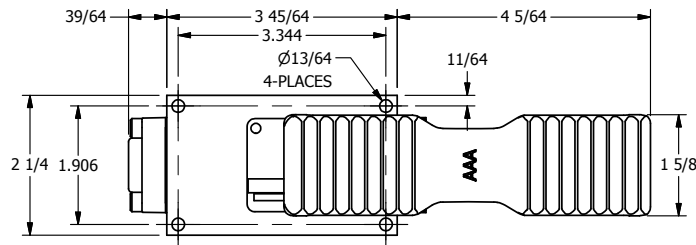

4

3

2

1

4

3

2

1

AAA
PRODUCTS
INTERNATIONAL

**AAA PRODUCTS
INTERNATIONAL**
7114 Harry Hines Blvd
Dallas, TX 75235

TITLE: 3/8" SIDE PORT, TREADLE, 3 POS,
SPR CTR, TREADLE SHFT,
FLOAT CTR SPL, LOCKOUT POS 'B'

PART NO.:
DIM_TY3GLO