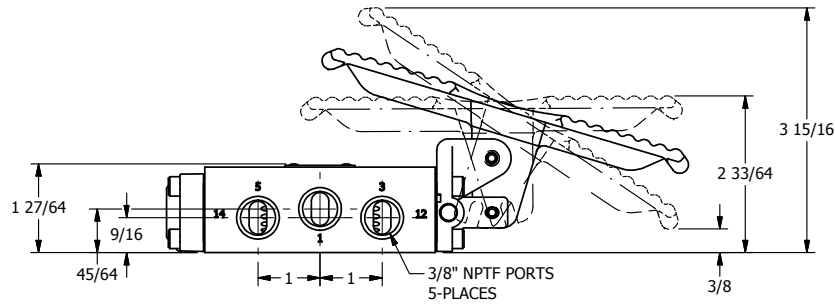

4

3

2

1

4

3

2

1

AAA
PRODUCTS
INTERNATIONAL

**AAA PRODUCTS
INTERNATIONAL**
7114 Harry Hines Blvd
Dallas, TX 75235

TITLE: 3/8" SIDE PORT, TREADLE, 3 POS,
SPR CTR, TREADLE SHFT,
FLOAT CTR SPL, LOCKOUT POS 'B'

PART NO.:
DIM_TY3GLO