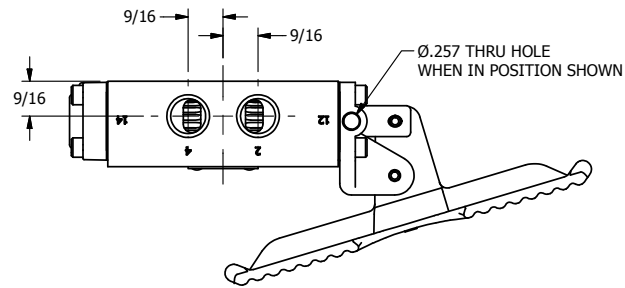

4

3

2

1

4

3

2

1

AAA
PRODUCTS
INTERNATIONAL

**AAA PRODUCTS
INTERNATIONAL**
7114 Harry Hines Blvd
Dallas, TX 75235

TITLE: 3/8" SIDE PORT, TREADLE, 3 POS,
SPR CTR, TREADLE SHFT,
FLOAT CTR SPL, LOCKOUT POS 'B'

PART NO.:
DIM_TY3GLO

THE INFORMATION CONTAINED WITHIN THIS DOCUMENT IS PROPRIETARY TO AAA PRODUCTS AND MAY NOT BE DISCLOSED WITHOUT PRIOR WRITTEN CONSENT