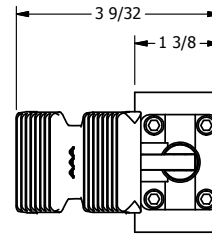

4

3

2

1

4

3

2

1

AAA
PRODUCTS
INTERNATIONAL

**AAA PRODUCTS
INTERNATIONAL**
7114 Harry Hines Blvd
Dallas, TX 75235

TITLE: 3/8" SIDE PORT, TREADLE, 3 POS,
SPR CTR, TREADLE SHFT,
FLOAT CTR SPL, LOCKOUT POS 'B'

PART NO.:
DIM_TY3GLO