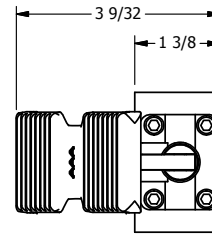

4

3

2

1

4

3

2

1

**AAA**  
PRODUCTS  
INTERNATIONAL

**AAA PRODUCTS  
INTERNATIONAL**  
7114 Harry Hines Blvd  
Dallas, TX 75235

TITLE  $3/8$ " SIDE PORT, TREADLE, 3 POS,  
SPR CTR, TREADLE SHFT,  
FLOAT CTR SPL

PART NO.:  
DIM\_TY3G