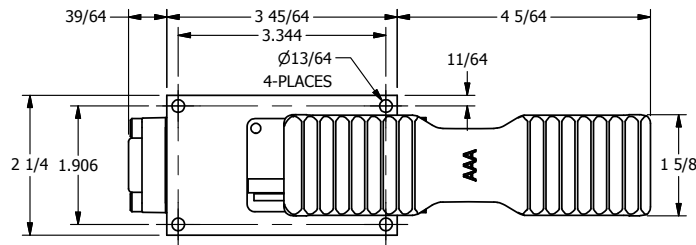

4

3

2

1

4

3

2

1

**AAA**  
PRODUCTS  
INTERNATIONAL

**AAA PRODUCTS  
INTERNATIONAL**  
7114 Harry Hines Blvd  
Dallas, TX 75235

TITLE  $3/8$ " SIDE PORT, TREADLE, 3 POS,  
SPR CTR, TREADLE SHFT,  
FLOAT CTR SPL

PART NO.:  
DIM\_TY3G