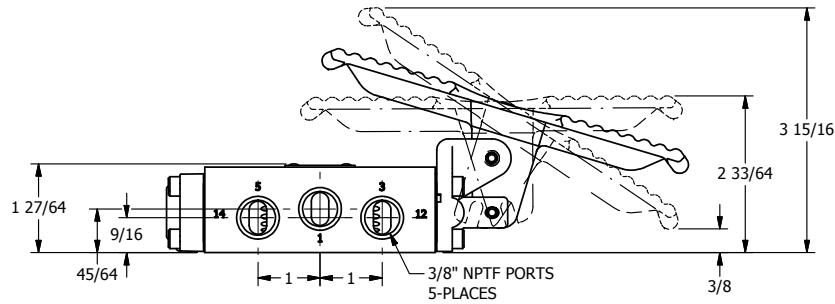

4

3

2

1

4

3

2

1

**AAA**  
PRODUCTS  
INTERNATIONAL

**AAA PRODUCTS  
INTERNATIONAL**  
7114 Harry Hines Blvd  
Dallas, TX 75235

TITLE  $3/8$ " SIDE PORT, TREADLE, 3 POS,  
SPR CTR, TREADLE SHFT,  
FLOAT CTR SPL

PART NO.:  
DIM\_TY3G