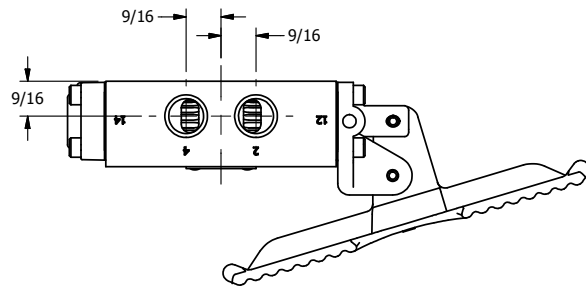

4

3

2

1

4

3

2

1

**AAA**  
PRODUCTS  
INTERNATIONAL

**AAA PRODUCTS  
INTERNATIONAL**  
7114 Harry Hines Blvd  
Dallas, TX 75235

TITLE  $3/8$ " SIDE PORT, TREADLE, 3 POS,  
SPR CTR, TREADLE SHFT,  
FLOAT CTR SPL

PART NO.:  
DIM\_TY3G