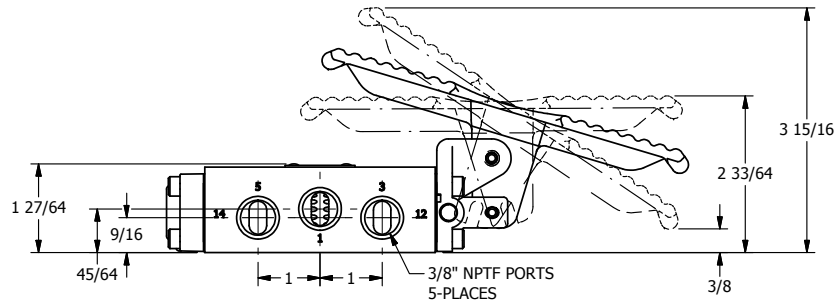

4

3

2

1

AAA
PRODUCTS
INTERNATIONAL

**AAA PRODUCTS
INTERNATIONAL**
7114 Harry Hines Blvd
Dallas, TX 75235

TITLE 3/8" SIDE PORT, TREADLE, 3 POS,
SPR CTR, TREADLE SHFT,
REGEN CTR SPL, LOCKOUT POS 'B'

PART NO.:
DIM_TY3DLO