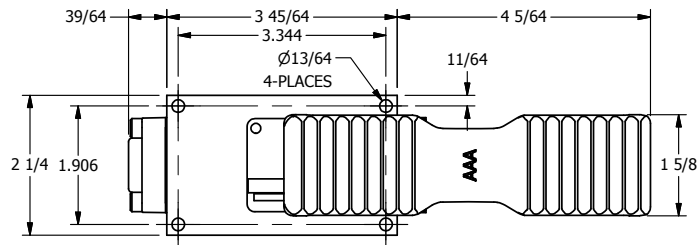

4

3

2

1

AAA
PRODUCTS
INTERNATIONAL

**AAA PRODUCTS
INTERNATIONAL**
7114 Harry Hines Blvd
Dallas, TX 75235

TITLE 3/8" SIDE PORT, TREADLE, 3 POS,
SPR CTR, TREADLE SHFT,
REGEN CTR SPL, LOCKOUT POS 'B'

PART NO.:
DIM_TY3DLO