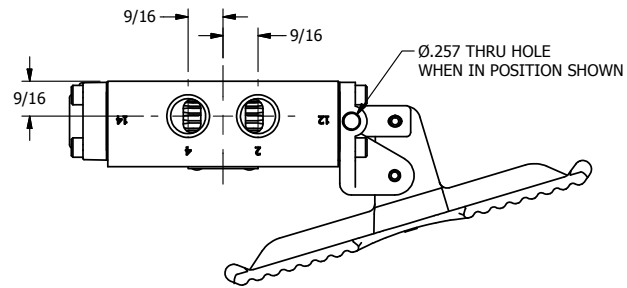

4

3

2

1

AAA
PRODUCTS
INTERNATIONAL

**AAA PRODUCTS
INTERNATIONAL**
7114 Harry Hines Blvd
Dallas, TX 75235

TITLE 3/8" SIDE PORT, TREADLE, 3 POS,
SPR CTR, TREADLE SHFT,
REGEN CTR SPL, LOCKOUT POS 'B'

PART NO.:
DIM_TY3DLO