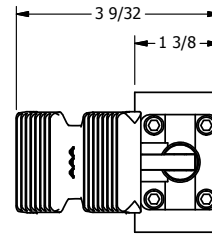

4

3

2

1

AAA
PRODUCTS
INTERNATIONAL

**AAA PRODUCTS
INTERNATIONAL**
7114 Harry Hines Blvd
Dallas, TX 75235

TITLE 3/8" SIDE PORT, TREADLE, 3 POS,
SPR CTR, TREADLE SHFT,
REGEN CTR SPL, LOCKOUT POS 'B'

PART NO.:
DIM_TY3DLO