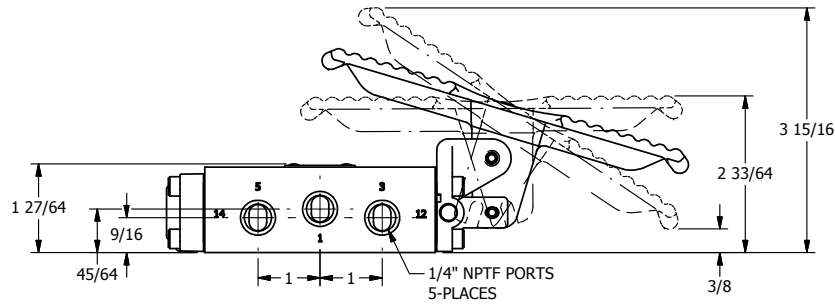

4

3

2

1

AAA
PRODUCTS
INTERNATIONAL

AAA PRODUCTS INTERNATIONAL
7114 Harry Hines Blvd
Dallas, TX 75235

TITLE: 1/4" SIDE PORT, TREADLE, 3 POS,
SPR CTR, TREADLE SHFT,
CLSD CTR SPL, LOCKOUT POS 'B'

PART NO.:
DIM_TY2LO