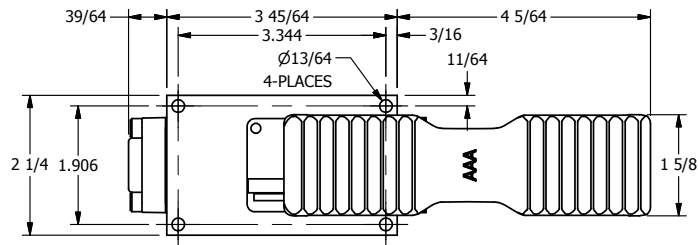

4

3

2

1

AAA
PRODUCTS
INTERNATIONAL

AAA PRODUCTS INTERNATIONAL
7114 Harry Hines Blvd
Dallas, TX 75235

TITLE: 1/4" SIDE PORT, TREADLE, 3 POS,
SPR CTR, TREADLE SHFT,
CLSD CTR SPL, LOCKOUT POS 'B'

PART NO.:
DIM_TY2LO