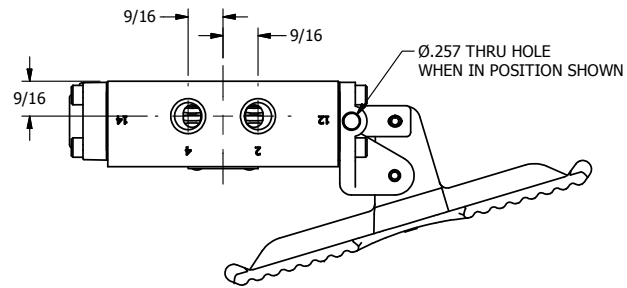

4

3

2

1

AAA
PRODUCTS
INTERNATIONAL

AAA PRODUCTS INTERNATIONAL
7114 Harry Hines Blvd
Dallas, TX 75235

TITLE: 1/4" SIDE PORT, TREADLE, 3 POS,
SPR CTR, TREADLE SHFT,
CLSD CTR SPL, LOCKOUT POS 'B'

PART NO.:
DIM_TY2LO