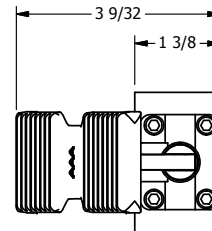

4

3

2

1

AAA
PRODUCTS
INTERNATIONAL

AAA PRODUCTS INTERNATIONAL
7114 Harry Hines Blvd
Dallas, TX 75235

TITLE: 1/4" SIDE PORT, TREADLE, 3 POS,
SPR CTR, TREADLE SHFT,
CLSD CTR SPL, LOCKOUT POS 'B'

PART NO.:
DIM_TY2LO