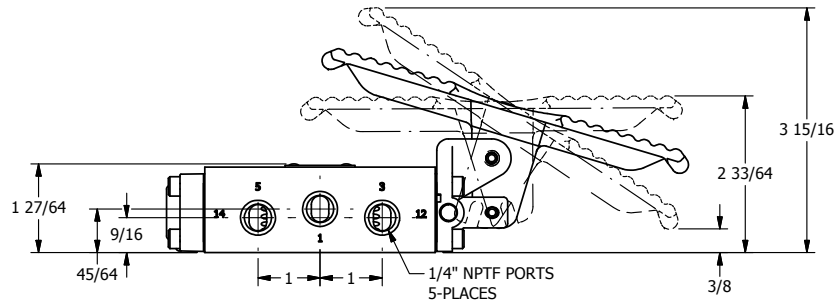

4

3

2

1

AAA
PRODUCTS
INTERNATIONAL

AAA PRODUCTS INTERNATIONAL
7114 Harry Hines Blvd
Dallas, TX 75235

TITLE: 1/4" SIDE PORT, TREADLE, 3 POS,
SPR CTR, TREADLE SHFT,
FLOAT CTR SPL, LOCKOUT POS 'B'

PART NO.: DIM_TY2GLO