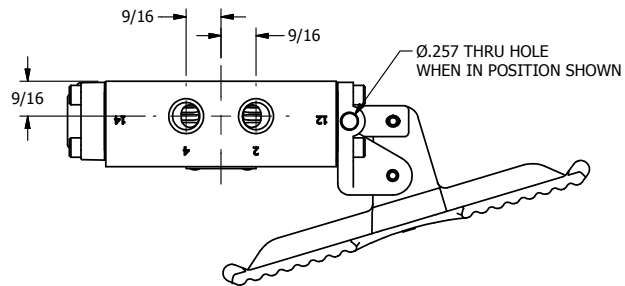

4

3

2

1

AAA
PRODUCTS
INTERNATIONAL

AAA PRODUCTS INTERNATIONAL
7114 Harry Hines Blvd
Dallas, TX 75235

TITLE: 1/4" SIDE PORT, TREADLE, 3 POS,
SPR CTR, TREADLE SHFT,
FLOAT CTR SPL, LOCKOUT POS 'B'

PART NO.: DIM_TY2GLO