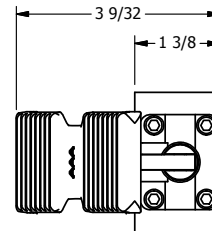

4

3

2

1

AAA
PRODUCTS
INTERNATIONAL

AAA PRODUCTS INTERNATIONAL
7114 Harry Hines Blvd
Dallas, TX 75235

TITLE: 1/4" SIDE PORT, TREADLE, 3 POS,
SPR CTR, TREADLE SHFT,
FLOAT CTR SPL, LOCKOUT POS 'B'

PART NO.: DIM_TY2GLO