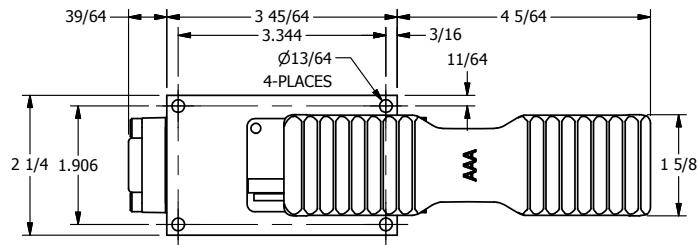

4

3

2

1

AAA
PRODUCTS
INTERNATIONAL

AAA PRODUCTS INTERNATIONAL
7114 Harry Hines Blvd
Dallas, TX 75235

TITLE: 1/4" SIDE PORT, TREADLE, 3 POS,
SPR CTR, TREADLE SHFT,
FLOAT CTR SPL, LOCKOUT POS 'B'

PART NO.: DIM_TY2GLO