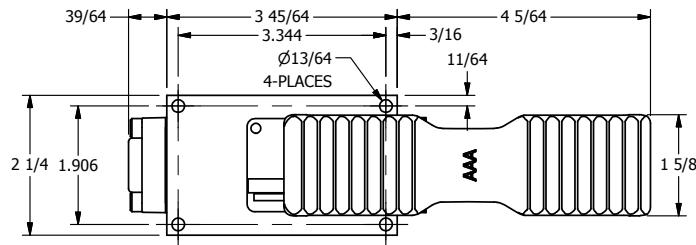

4

3

2

1

AAA
PRODUCTS
INTERNATIONAL

**AAA PRODUCTS
INTERNATIONAL**
7114 Harry Hines Blvd
Dallas, TX 75235

TITLE: 1/4" SIDE PORT, TREADLE, 3 POS,
SPR CTR, TREADLE SHFT,
FLOAT CTR SPL

PART NO.:
DIM_TY2G