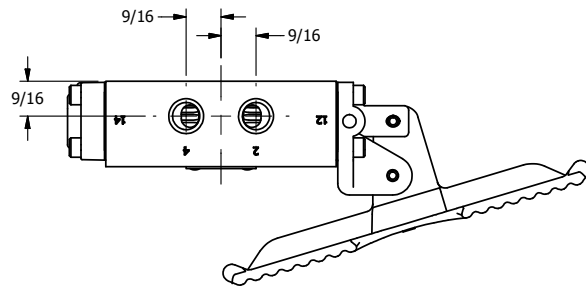

4

3

2

1

AAA
PRODUCTS
INTERNATIONAL

**AAA PRODUCTS
INTERNATIONAL**
7114 Harry Hines Blvd
Dallas, TX 75235

TITLE: 1/4" SIDE PORT, TREADLE, 3 POS,
SPR CTR, TREADLE SHFT,
FLOAT CTR SPL

PART NO.:
DIM_TY2G