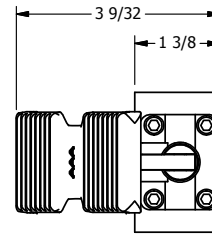

4

3

2

1

AAA
PRODUCTS
INTERNATIONAL

**AAA PRODUCTS
INTERNATIONAL**
7114 Harry Hines Blvd
Dallas, TX 75235

TITLE: 1/4" SIDE PORT, TREADLE, 3 POS,
SPR CTR, TREADLE SHFT,
FLOAT CTR SPL

PART NO.:
DIM_TY2G