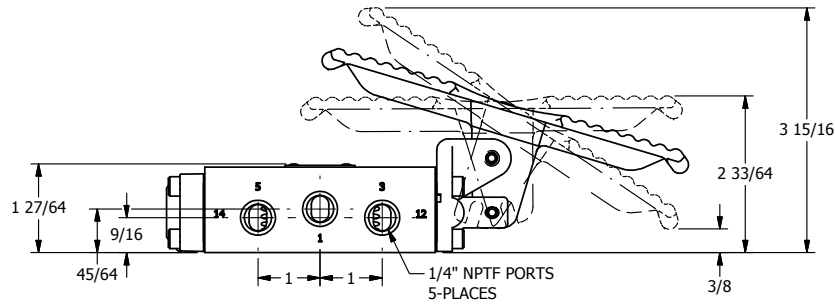

4

3

2

1

AAA
PRODUCTS
INTERNATIONAL

**AAA PRODUCTS
INTERNATIONAL**
7114 Harry Hines Blvd
Dallas, TX 75235

TITLE: 1/4" SIDE PORT, TREADLE, 3 POS,
SPR CTR, TREADLE SHFT,
FLOAT CTR SPL

PART NO.:
DIM_TY2G