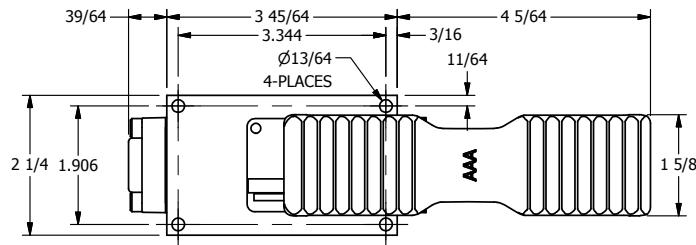

4

3

2

1

AAA
PRODUCTS
INTERNATIONAL

**AAA PRODUCTS
INTERNATIONAL**
7114 Harry Hines Blvd
Dallas, TX 75235

TITLE: 1/4" SIDE PORT, TREADLE, 3 POS,
SPR CTR, TREADLE SHFT,
REGEN CTR SPL

PART NO.:
DIM_TY2D