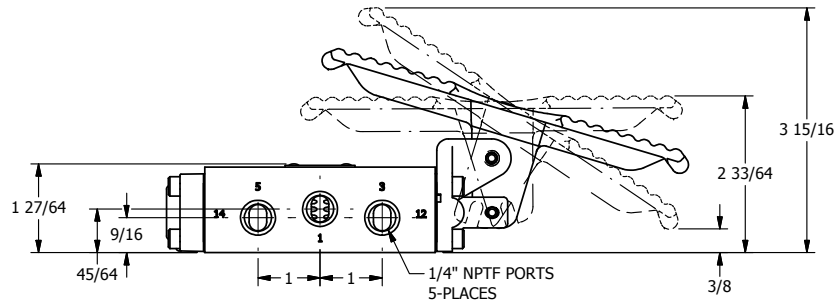

4

3

2

1

AAA
PRODUCTS
INTERNATIONAL

**AAA PRODUCTS
INTERNATIONAL**
7114 Harry Hines Blvd
Dallas, TX 75235

TITLE: 1/4" SIDE PORT, TREADLE, 3 POS,
SPR CTR, TREADLE SHFT,
REGEN CTR SPL

PART NO.:
DIM_TY2D