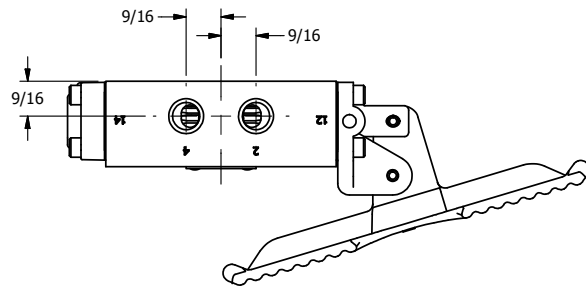

4

3

2

1

AAA
PRODUCTS
INTERNATIONAL

**AAA PRODUCTS
INTERNATIONAL**
7114 Harry Hines Blvd
Dallas, TX 75235

TITLE: 1/4" SIDE PORT, TREADLE, 3 POS,
SPR CTR, TREADLE SHFT,
REGEN CTR SPL

PART NO.:
DIM_TY2D