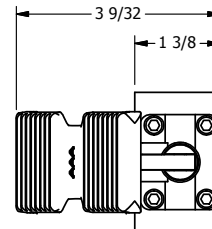

4

3

2

1

AAA
PRODUCTS
INTERNATIONAL

**AAA PRODUCTS
INTERNATIONAL**
7114 Harry Hines Blvd
Dallas, TX 75235

TITLE: 1/4" SIDE PORT, TREADLE, 3 POS,
SPR CTR, TREADLE SHFT,
REGEN CTR SPL

PART NO.:
DIM_TY2D