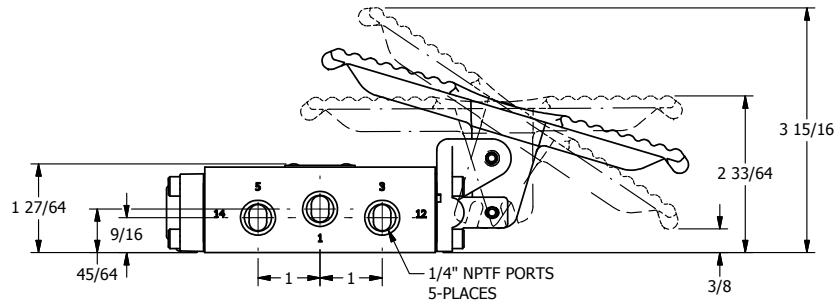

4

3

2

1

AAA
PRODUCTS
INTERNATIONAL

**AAA PRODUCTS
INTERNATIONAL**
7114 Harry Hines Blvd
Dallas, TX 75235

TITLE: 1/4" SIDE PORT, TREADLE, 3 POS,
SPR CTR, TREADLE SHFT,
CLSD CTR SPL

PART NO.:
DIM_TY2