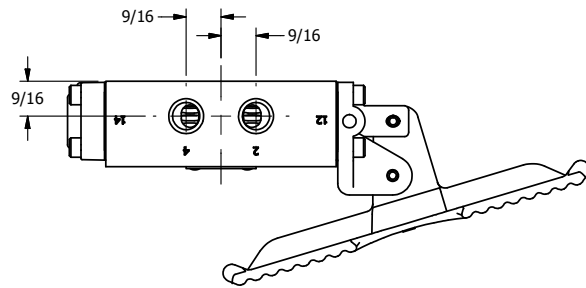

4

3

2

1

AAA
PRODUCTS
INTERNATIONAL

**AAA PRODUCTS
INTERNATIONAL**
7114 Harry Hines Blvd
Dallas, TX 75235

TITLE: 1/4" SIDE PORT, TREADLE, 3 POS,
SPR CTR, TREADLE SHFT,
CLSD CTR SPL

PART NO.:
DIM_TY2