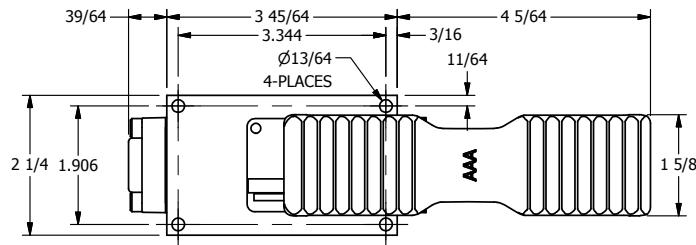

4

3

2

1

AAA
PRODUCTS
INTERNATIONAL

**AAA PRODUCTS
INTERNATIONAL**
7114 Harry Hines Blvd
Dallas, TX 75235

TITLE: 1/4" SIDE PORT, TREADLE, 3 POS,
SPR CTR, TREADLE SHFT,
CLSD CTR SPL

PART NO.:
DIM_TY2