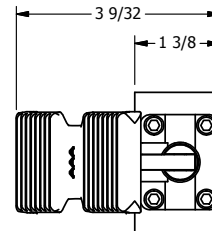

4

3

2

1

AAA
PRODUCTS
INTERNATIONAL

**AAA PRODUCTS
INTERNATIONAL**
7114 Harry Hines Blvd
Dallas, TX 75235

TITLE: 1/4" SIDE PORT, TREADLE, 3 POS,
SPR CTR, TREADLE SHFT,
CLSD CTR SPL

PART NO.:
DIM_TY2