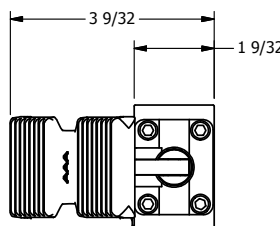

4

3

2

1

Ø.257 THRU HOLE  
WHEN IN POSITION SHOWN

1/4" NPTF PORTS  
5-PLACES

TITLE: 1/4" NAMUR, TREADLE, 3 POS,  
SPR CTR, TREADLE SHFT,  
CLSD CTR SPL, LOCKOUT POS 'B'

PART NO.:  
DIM\_NTY2LO