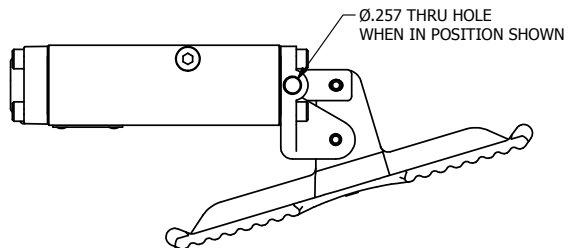

4

3

2

1

Ø.257 THRU HOLE  
WHEN IN POSITION SHOWN

1/4" NPTF PORTS  
5-PLACES

TITLE: 1/4" NAMUR, TREADLE, 3 POS,  
SPR CTR, TREADLE SHFT,  
CLSD CTR SPL, LOCKOUT POS 'B'

PART NO.:  
DIM\_NTY2LO