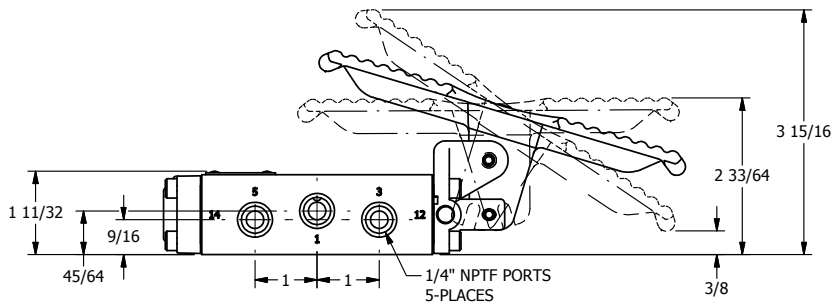

4

3

2

1

Ø.257 THRU HOLE  
WHEN IN POSITION SHOWN

1/4" NPTF PORTS  
5-PLACES

TITLE: 1/4" NAMUR, TREADLE, 3 POS,  
SPR CTR, TREADLE SHFT,  
CLSD CTR SPL, LOCKOUT POS 'B'

PART NO.:  
DIM\_NTY2LO