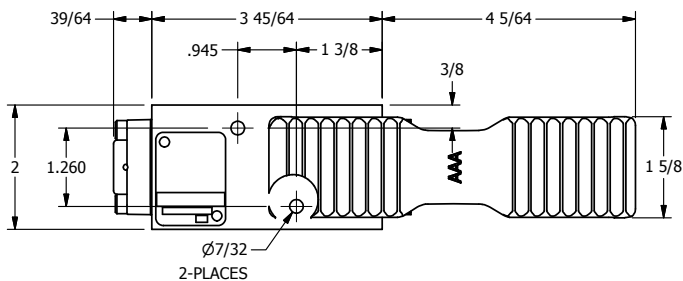

4

3

2

1

Ø.257 THRU HOLE  
WHEN IN POSITION SHOWN

1/4" NPTF PORTS  
5-PLACES

TITLE: 1/4" NAMUR, TREADLE, 3 POS,  
SPR CTR, TREADLE SHFT,  
CLSD CTR SPL, LOCKOUT POS 'B'

PART NO.:  
DIM\_NTY2LO