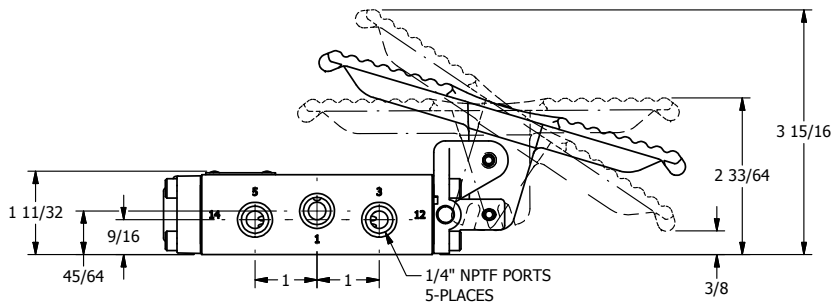

4

3

2

1

AAA
PRODUCTS
INTERNATIONAL

**AAA PRODUCTS
INTERNATIONAL**
7114 Harry Hines Blvd
Dallas, TX 75235

TITLE: 1/4" NAMUR, TREADLE, 3 POS,
SPR CTR, TREADLE SHFT,
FLOAT CTR SPL, LOCKOUT POS 'B'

PART NO.:
DIM_NTY2GLO