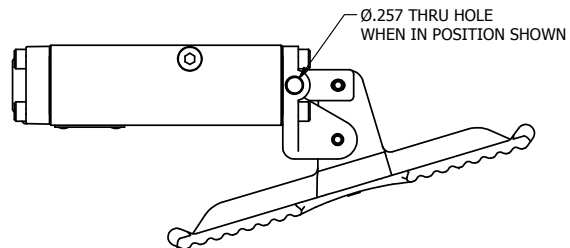

4

3

2

1

AAA
PRODUCTS
INTERNATIONAL

**AAA PRODUCTS
INTERNATIONAL**
7114 Harry Hines Blvd
Dallas, TX 75235

TITLE: 1/4" NAMUR, TREADLE, 3 POS,
SPR CTR, TREADLE SHFT,
FLOAT CTR SPL, LOCKOUT POS 'B'

PART NO.:
DIM_NTY2GLO