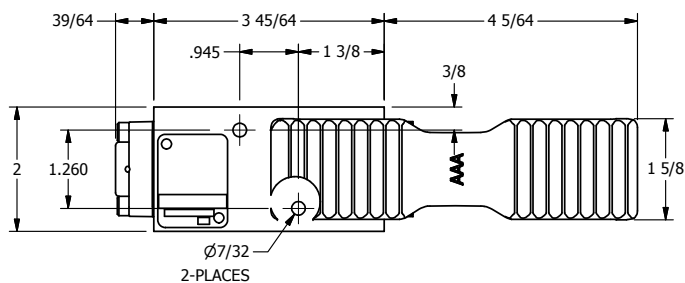

4

3

2

1

AAA
PRODUCTS
INTERNATIONAL

**AAA PRODUCTS
INTERNATIONAL**
7114 Harry Hines Blvd
Dallas, TX 75235

TITLE: 1/4" NAMUR, TREADLE, 3 POS,
SPR CTR, TREADLE SHFT,
FLOAT CTR SPL, LOCKOUT POS 'B'

PART NO.:
DIM_NTY2GLO