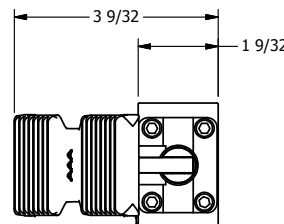

4

3

2

1

AAA
PRODUCTS
INTERNATIONAL

**AAA PRODUCTS
INTERNATIONAL**
7114 Harry Hines Blvd
Dallas, TX 75235

TITLE: 1/4" NAMUR, TREADLE, 3 POS,
SPR CTR, TREADLE SHFT,
FLOAT CTR SPL, LOCKOUT POS 'B'

PART NO.:
DIM_NTY2GLO