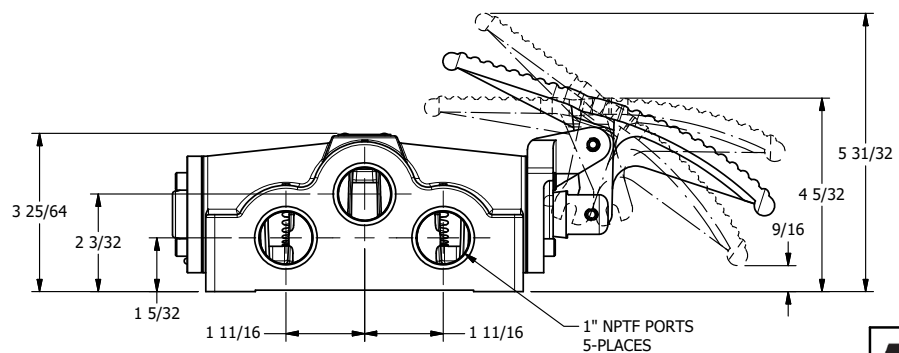

4

3

2

1

AAA
PRODUCTS
INTERNATIONAL

**AAA PRODUCTS
INTERNATIONAL**
7114 Harry Hines Blvd
Dallas, TX 75235

TITLE: 1" SIDE PORT, TREADLE, 3 POS,
DETENT C, SPR CTR FRM A, FLOAT CTR

DRAWING NO.:
DIM_TW8G