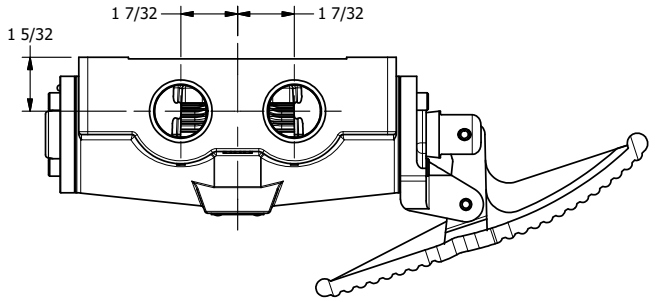

4

3

2

1

AAA
PRODUCTS
INTERNATIONAL

**AAA PRODUCTS
INTERNATIONAL**
7114 Harry Hines Blvd
Dallas, TX 75235

TITLE: 1" SIDE PORT, TREADLE, 3 POS,
DETENT C, SPR CTR FRM A, FLOAT CTR

DRAWING NO.:
DIM_TW8G