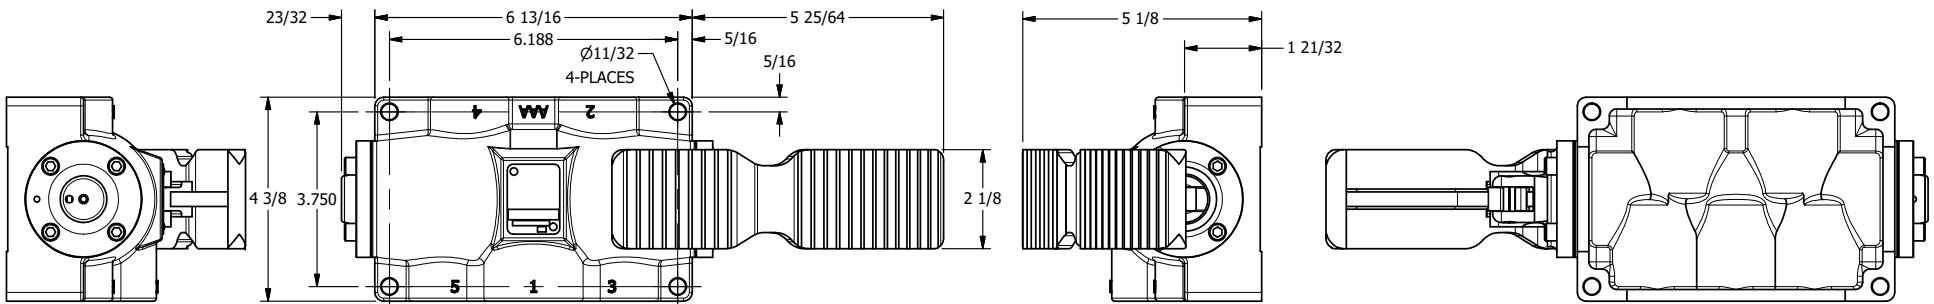

4

3

2

1

AAA
PRODUCTS
INTERNATIONAL

**AAA PRODUCTS
INTERNATIONAL**
7114 Harry Hines Blvd
Dallas, TX 75235

TITLE: 1" SIDE PORT, TREADLE, 3 POS,
DETENT C, SPR CTR FRM A, FLOAT CTR

DRAWING NO.:
DIM_TW8G