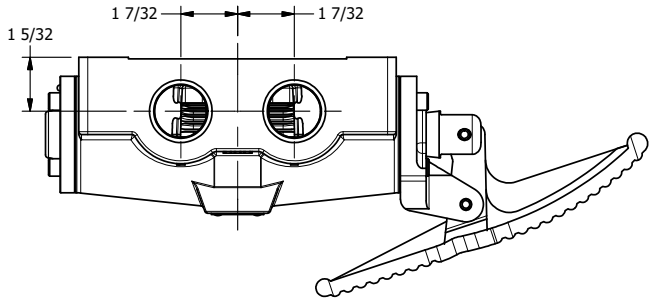

4

3

2

1

1" NPTF PORTS  
5-PLACES

**AAA**  
PRODUCTS  
INTERNATIONAL

**AAA PRODUCTS  
INTERNATIONAL**  
7114 Harry Hines Blvd  
Dallas, TX 75235

TITLE: 1" SIDE PORT, TREADLE, 3 POS,  
DETENT C, SPR CTR FRM A, REGEN CTR

DRAWING NO.:  
DIM\_TW8D

THE INFORMATION CONTAINED WITHIN THIS DOCUMENT IS PROPRIETARY TO AAA PRODUCTS AND MAY NOT BE DISCLOSED WITHOUT PRIOR WRITTEN CONSENT

4

3

2

1

B

B