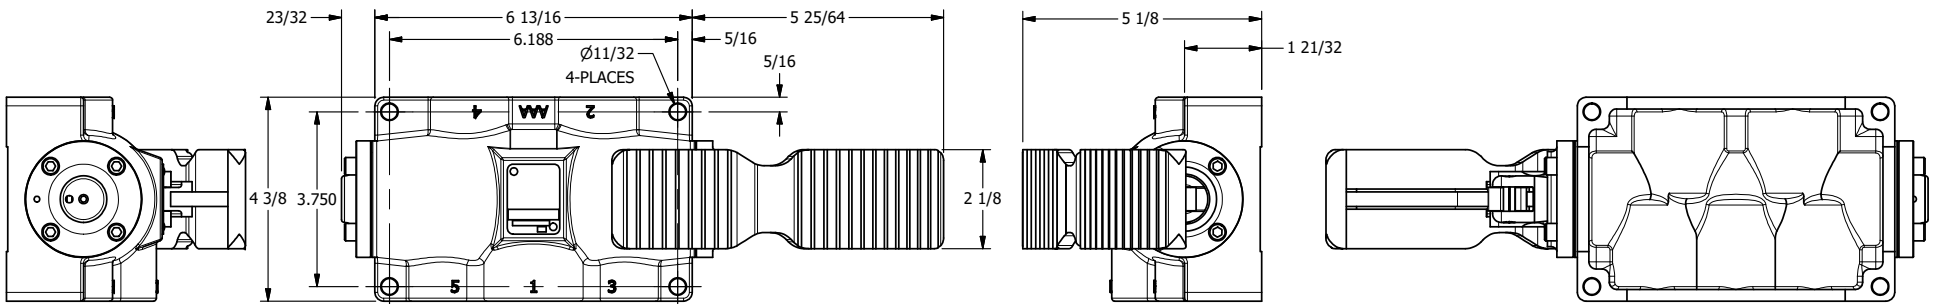

4

3

2

1

1" NPTF PORTS  
5-PLACES

**AAA**  
PRODUCTS  
INTERNATIONAL

**AAA PRODUCTS  
INTERNATIONAL**  
7114 Harry Hines Blvd  
Dallas, TX 75235

TITLE: 1" SIDE PORT, TREADLE, 3 POS,  
DETENT C, SPR CTR FRM A, REGEN CTR