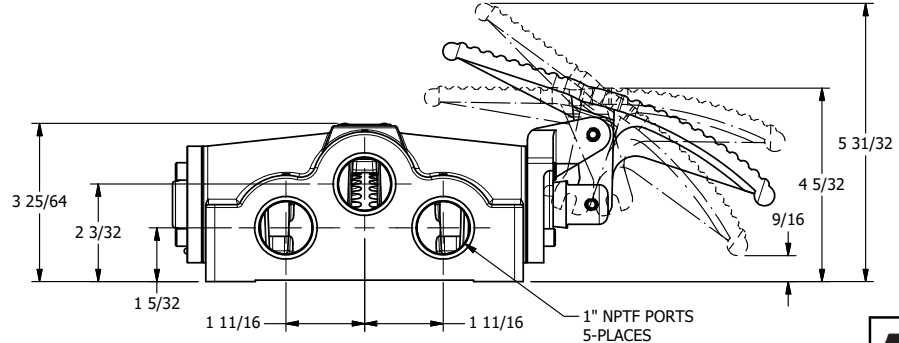

4

3

2

1

1" NPTF PORTS  
5-PLACES

**AAA**  
PRODUCTS  
INTERNATIONAL

**AAA PRODUCTS  
INTERNATIONAL**  
7114 Harry Hines Blvd  
Dallas, TX 75235

TITLE: 1" SIDE PORT, TREADLE, 3 POS,  
DETENT C, SPR CTR FRM A, REGEN CTR

DRAWING NO.:  
DIM\_TW8D

THE INFORMATION CONTAINED WITHIN THIS DOCUMENT IS PROPRIETARY TO AAA PRODUCTS AND MAY NOT BE DISCLOSED WITHOUT PRIOR WRITTEN CONSENT

4

3

2

1

B

B