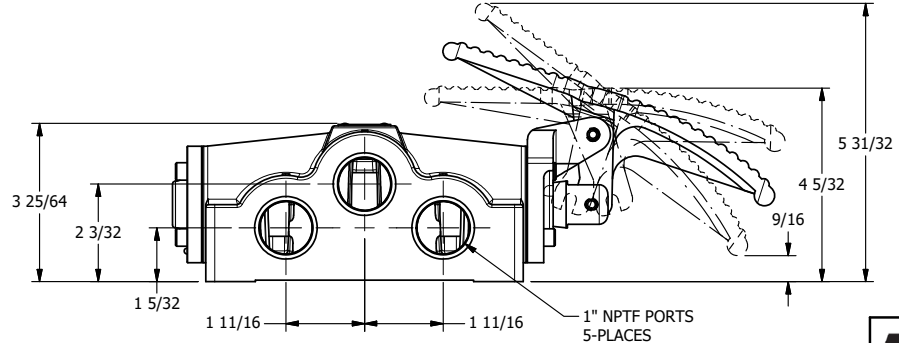

4

3

2

1

**AAA**  
PRODUCTS  
INTERNATIONAL

**AAA PRODUCTS  
INTERNATIONAL**  
7114 Harry Hines Blvd  
Dallas, TX 75235

TITLE: 1" SIDE PORT, TREADLE, 3 POS,  
DETENT C, SPR CTR FRM A, CLSD CTR

DRAWING NO.:  
DIM\_TW8