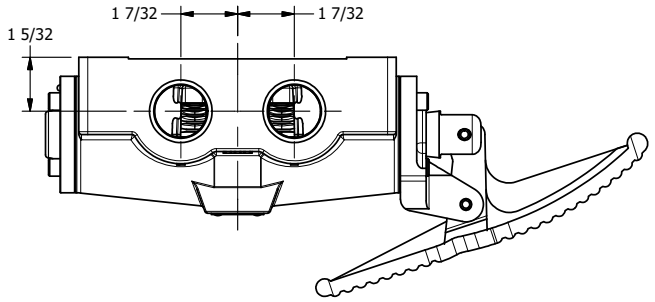

4

3

2

1

**AAA**  
PRODUCTS  
INTERNATIONAL

**AAA PRODUCTS  
INTERNATIONAL**  
7114 Harry Hines Blvd  
Dallas, TX 75235

TITLE: 1" SIDE PORT, TREADLE, 3 POS,  
DETENT C, SPR CTR FRM A, CLSD CTR

DRAWING NO.:  
DIM\_TW8