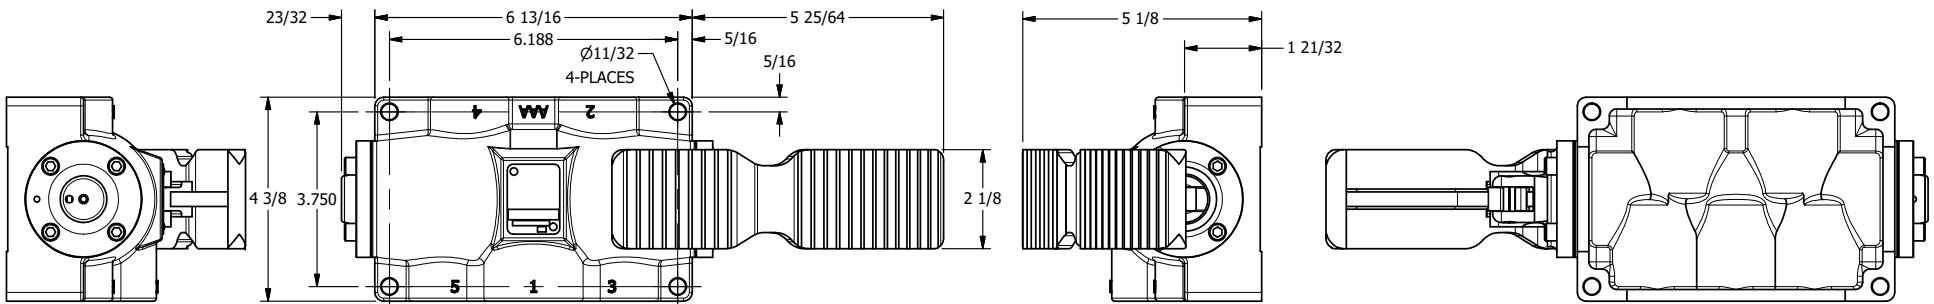

4

3

2

1

**AAA**  
PRODUCTS  
INTERNATIONAL

**AAA PRODUCTS  
INTERNATIONAL**  
7114 Harry Hines Blvd  
Dallas, TX 75235

TITLE: 1" SIDE PORT, TREADLE, 3 POS,  
DETENT C, SPR CTR FRM A, CLSD CTR

DRAWING NO.:  
DIM\_TW8