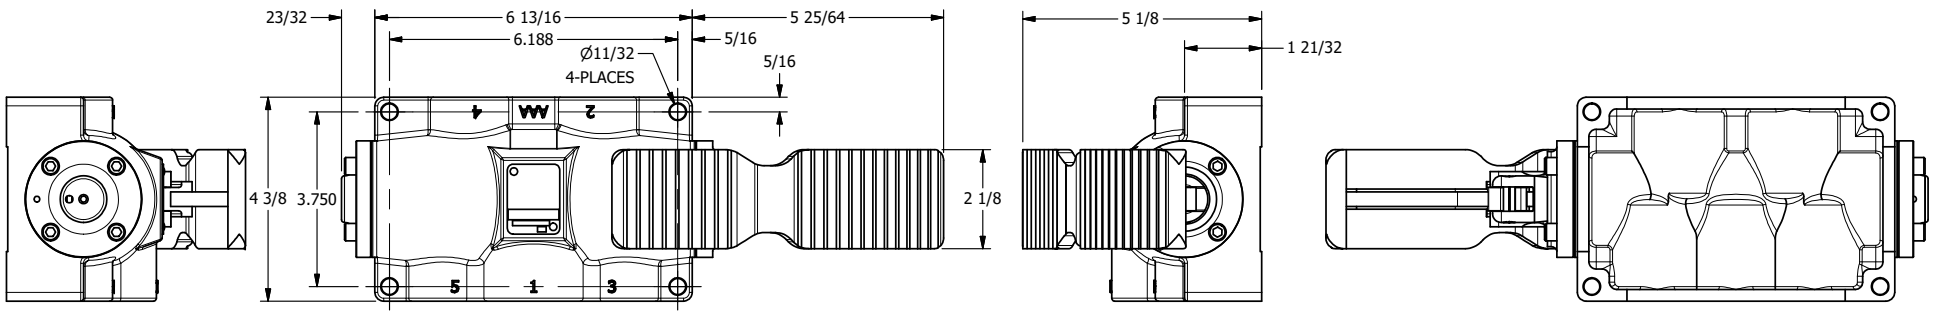

4 3 2 1

AAA
PRODUCTS
INTERNATIONAL

AAA PRODUCTS INTERNATIONAL
7114 Harry Hines Blvd
Dallas, TX 75235

TITLE: $3/4$ " SIDE PORT, TREADLE, 3 POS,
DETENT C, SPR CTR FRM A, FLOAT CTR

DRAWING NO.:
DIM_TW6G

4 3 2 1