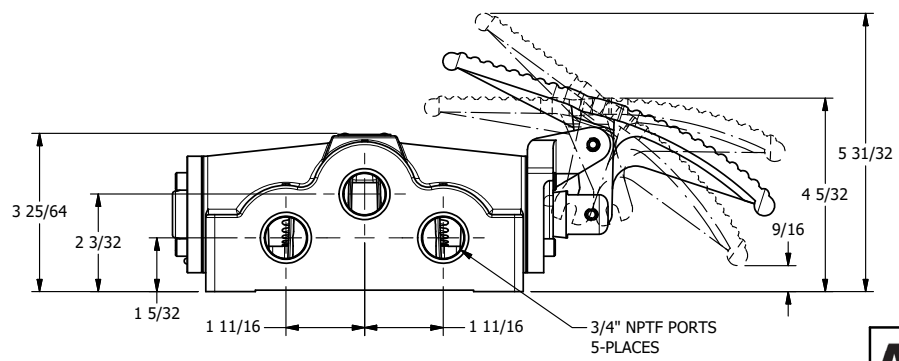

4 3 2 1

AAA
PRODUCTS
INTERNATIONAL

AAA PRODUCTS INTERNATIONAL
7114 Harry Hines Blvd
Dallas, TX 75235

TITLE: $3/4$ " SIDE PORT, TREADLE, 3 POS,
DETENT C, SPR CTR FRM A, FLOAT CTR

DRAWING NO.:
DIM_TW6G

4 3 2 1