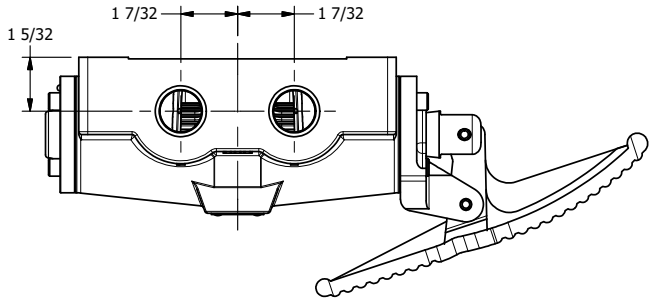

4 3 2 1

AAA
PRODUCTS
INTERNATIONAL

AAA PRODUCTS INTERNATIONAL
7114 Harry Hines Blvd
Dallas, TX 75235

TITLE: $3/4$ " SIDE PORT, TREADLE, 3 POS,
DETENT C, SPR CTR FRM A, FLOAT CTR

DRAWING NO.:
DIM_TW6G

4 3 2 1