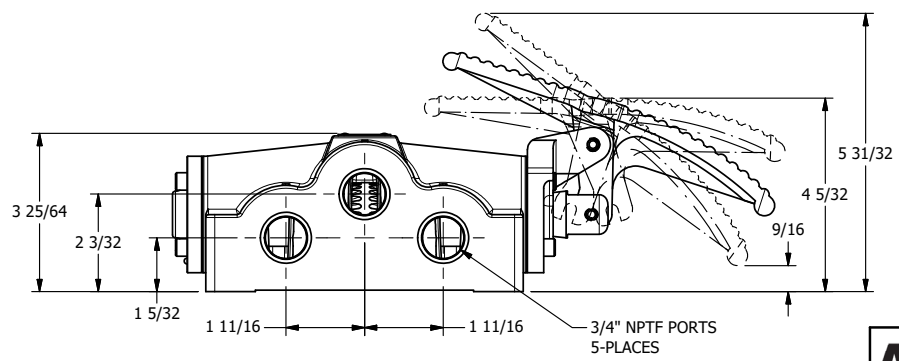

4 3 2 1

**AAA**  
PRODUCTS  
INTERNATIONAL

**AAA PRODUCTS  
INTERNATIONAL**  
7114 Harry Hines Blvd  
Dallas, TX 75235

TITLE: 3/4" SIDE PORT, TREADLE, 3 POS,  
DETENT C, SPR CTR FRM A, REGEN CTR

DRAWING NO.:  
DIM\_TW6D