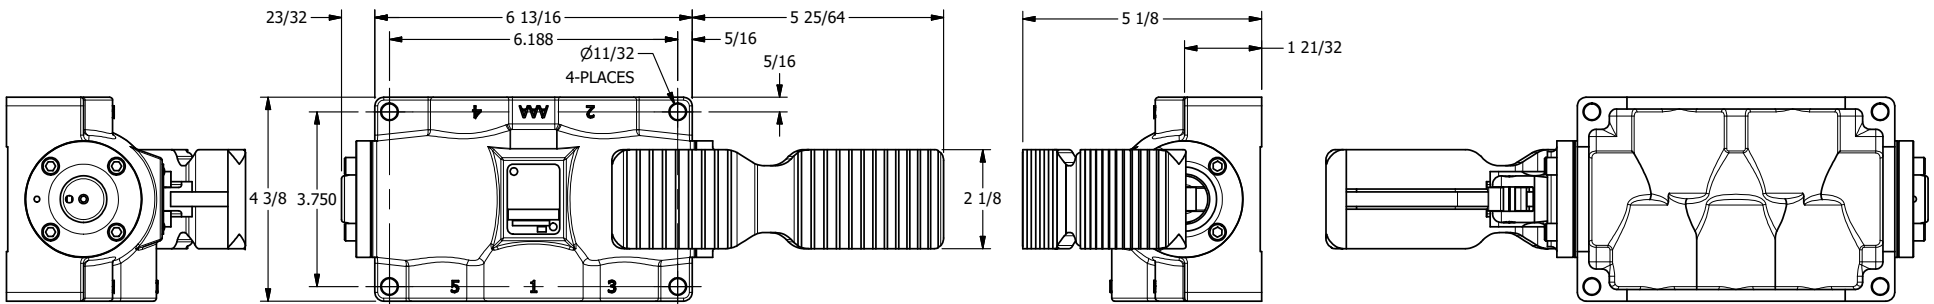

4 3 2 1

**AAA**  
PRODUCTS  
INTERNATIONAL

**AAA PRODUCTS  
INTERNATIONAL**  
7114 Harry Hines Blvd  
Dallas, TX 75235

TITLE: 3/4" SIDE PORT, TREADLE, 3 POS,  
DETENT C, SPR CTR FRM A, REGEN CTR

DRAWING NO.:  
DIM\_TW6D