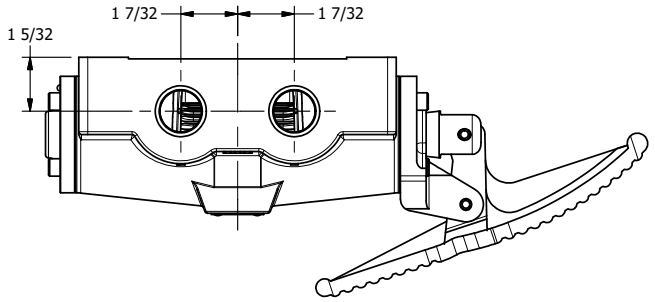

4 3 2 1

**AAA**  
PRODUCTS  
INTERNATIONAL

**AAA PRODUCTS  
INTERNATIONAL**  
7114 Harry Hines Blvd  
Dallas, TX 75235

TITLE: 3/4" SIDE PORT, TREADLE, 3 POS,  
DETENT C, SPR CTR FRM A, REGEN CTR

DRAWING NO.:  
DIM\_TW6D