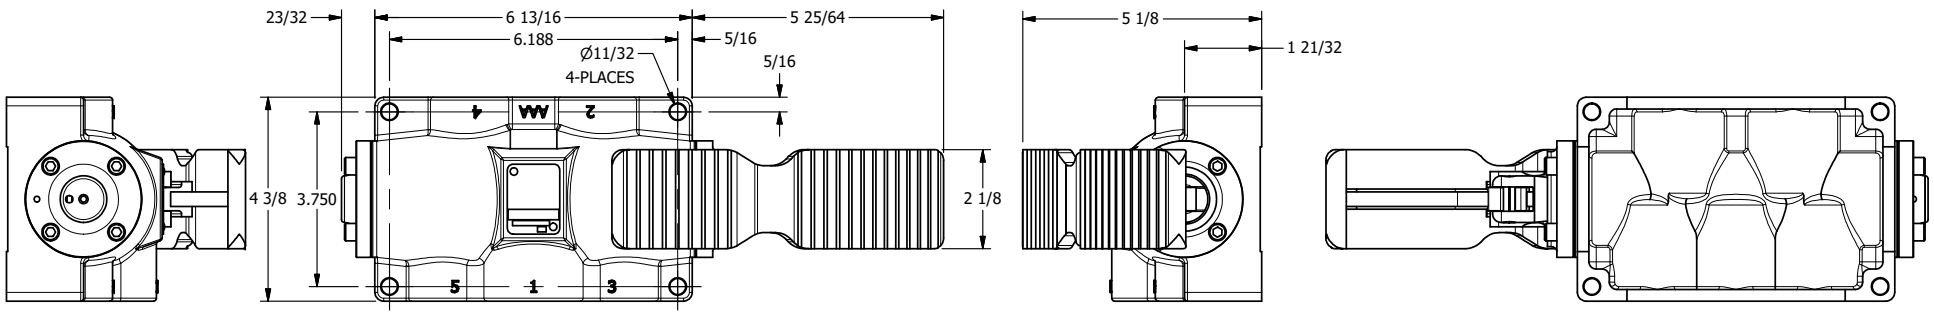

4 3 2 1

4 3 2 1

**AAA**  
PRODUCTS  
INTERNATIONAL

**AAA PRODUCTS INTERNATIONAL**  
7114 Harry Hines Blvd  
Dallas, TX 75235

TITLE: **3/4" SIDE PORT, TREADLE, 3 POS, DETENT C, SPR CTR FRM A, CLSD CTR**

DRAWING NO.: **DIM\_TW6**