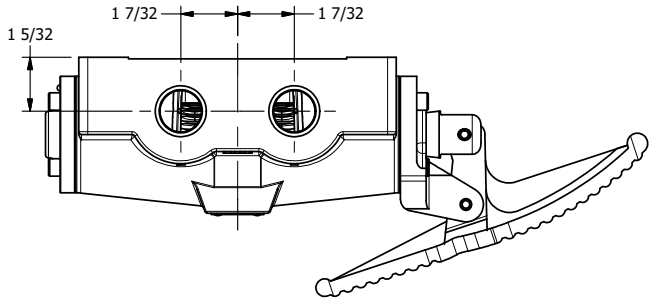

4 3 2 1

4 3 2 1

**AAA**  
PRODUCTS  
INTERNATIONAL

**AAA PRODUCTS INTERNATIONAL**  
7114 Harry Hines Blvd  
Dallas, TX 75235

TITLE: **3/4" SIDE PORT, TREADLE, 3 POS, DETENT C, SPR CTR FRM A, CLSD CTR**

DRAWING NO.: **DIM\_TW6**