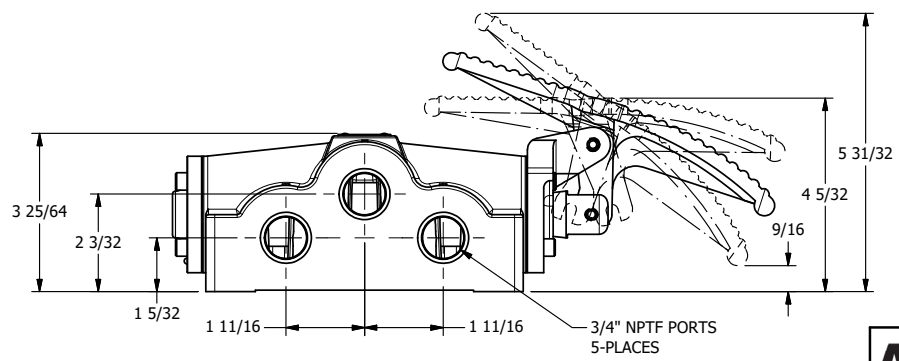

4 3 2 1

4 3 2 1

**AAA**  
PRODUCTS  
INTERNATIONAL

**AAA PRODUCTS INTERNATIONAL**  
7114 Harry Hines Blvd  
Dallas, TX 75235

TITLE: **3/4" SIDE PORT, TREADLE, 3 POS, DETENT C, SPR CTR FRM A, CLSD CTR**

DRAWING NO.: **DIM\_TW6**