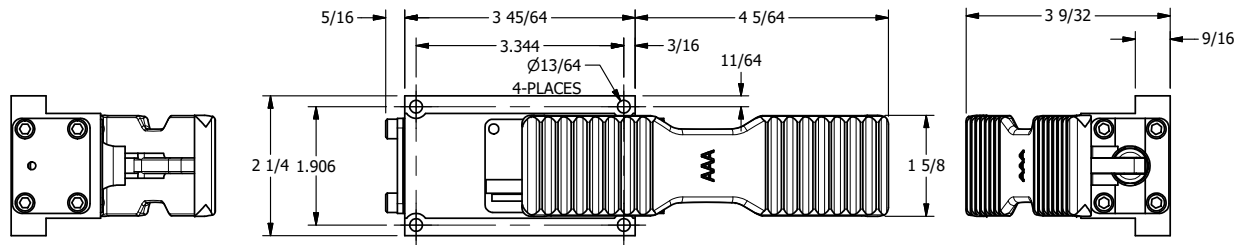

4

3

2

1

AAA
PRODUCTS
INTERNATIONAL

**AAA PRODUCTS
INTERNATIONAL**
7114 Harry Hines Blvd
Dallas, TX 75235

TITLE: 3/8" SUBPLATE, TREADLE, 3 POS,
DETENT C, SPR CTR FRM A, FLOAT CTR

DRAWING NO.:
DIM_TW3PG