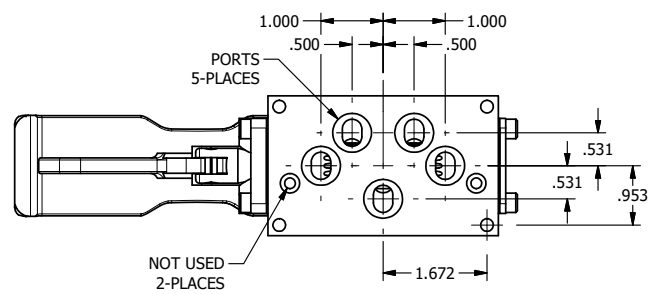

4

3

2

1

AAA
PRODUCTS
INTERNATIONAL

**AAA PRODUCTS
INTERNATIONAL**
7114 Harry Hines Blvd
Dallas, TX 75235

TITLE: 3/8" SUBPLATE, TREADLE, 3 POS,
DETENT C, SPR CTR FRM A, FLOAT CTR

DRAWING NO.:
DIM_TW3PG