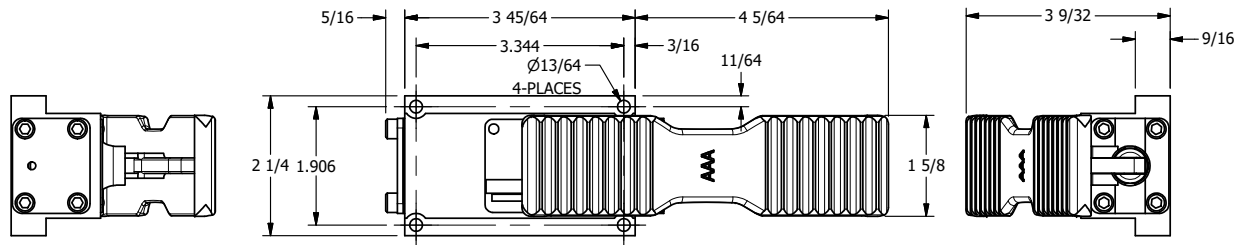

4

3

2

1

**AAA**  
PRODUCTS  
INTERNATIONAL

**AAA PRODUCTS  
INTERNATIONAL**  
7114 Harry Hines Blvd  
Dallas, TX 75235

TITLE: 3/8" SUBPLATE, TREADLE, 3 POS,  
DETENT C, SPR CTR FRM A, REGEN CTR

DRAWING NO.:  
DIM\_TW3PD