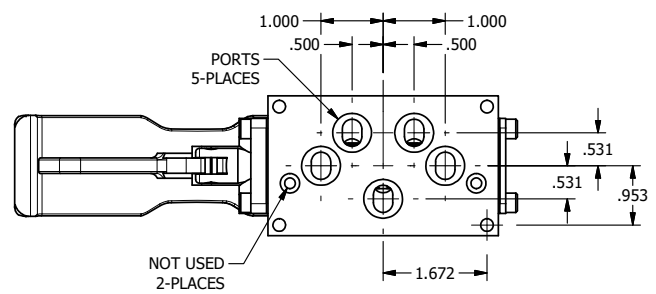

4

3

2

1

**AAA**  
PRODUCTS  
INTERNATIONAL

**AAA PRODUCTS  
INTERNATIONAL**  
7114 Harry Hines Blvd  
Dallas, TX 75235

TITLE: 3/8" SUBPLATE, TREADLE, 3 POS,  
DETENT C, SPR CTR FRM A, REGEN CTR

DRAWING NO.:  
DIM\_TW3PD