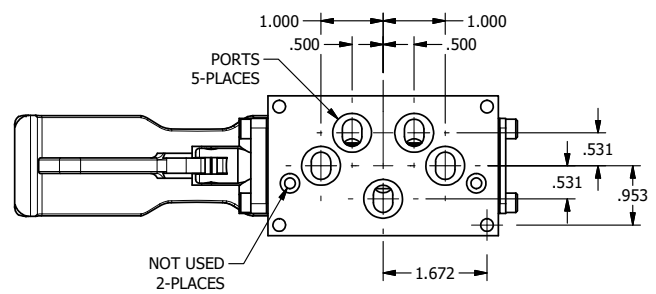

4

3

2

1

AAA
PRODUCTS
INTERNATIONAL

**AAA PRODUCTS
INTERNATIONAL**
7114 Harry Hines Blvd
Dallas, TX 75235

TITLE: 3/8" SUBPLATE, TREADLE, 3 POS,
DETENT C, SPR CTR FRM A, CLSD CTR

DRAWING NO.:
DIM_TW3P