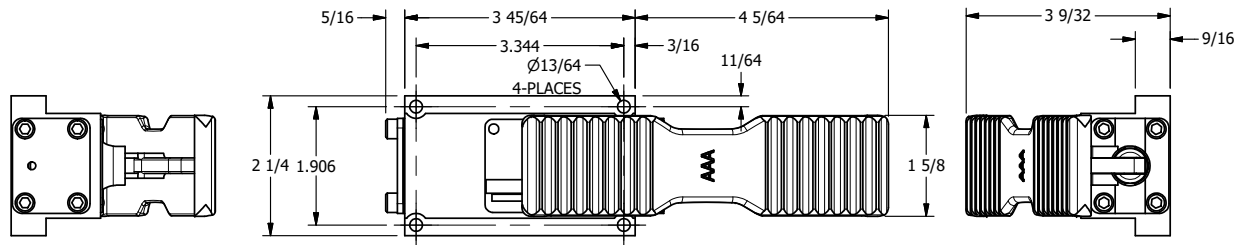

4

3

2

1

AAA
PRODUCTS
INTERNATIONAL

**AAA PRODUCTS
INTERNATIONAL**
7114 Harry Hines Blvd
Dallas, TX 75235

TITLE: 3/8" SUBPLATE, TREADLE, 3 POS,
DETENT C, SPR CTR FRM A, CLSD CTR

DRAWING NO.:
DIM_TW3P