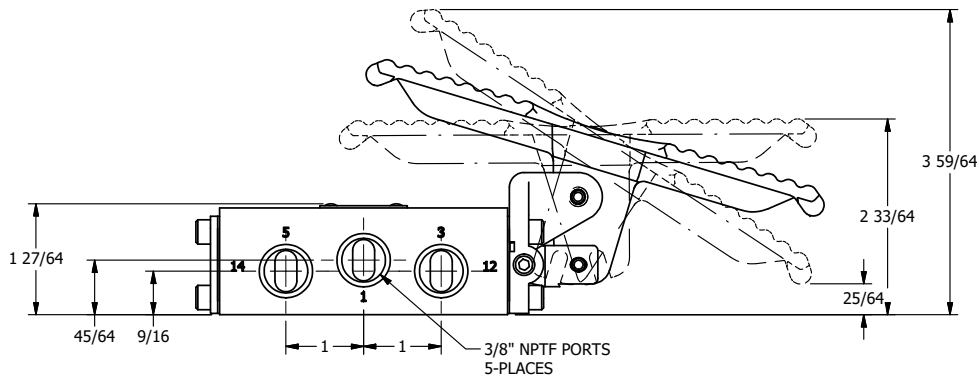

4

3

2

1

**AAA**  
PRODUCTS  
INTERNATIONAL

**AAA PRODUCTS  
INTERNATIONAL**  
7114 Harry Hines Blvd  
Dallas, TX 75235

TITLE: 3/8" SIDE PORT, TREADLE, 3 POS,  
DETENT C, SPR CTR FRM A, CLSD CTR

DRAWING NO.:  
DIM\_TW3