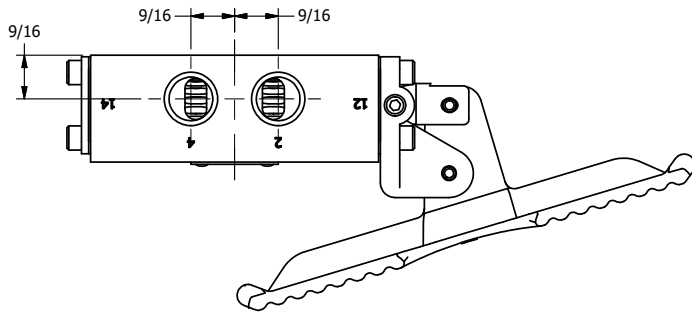

4

3

2

1

**AAA**  
PRODUCTS  
INTERNATIONAL

**AAA PRODUCTS  
INTERNATIONAL**  
7114 Harry Hines Blvd  
Dallas, TX 75235

TITLE: 3/8" SIDE PORT, TREADLE, 3 POS,  
DETENT C, SPR CTR FRM A, CLSD CTR

DRAWING NO.:  
DIM\_TW3