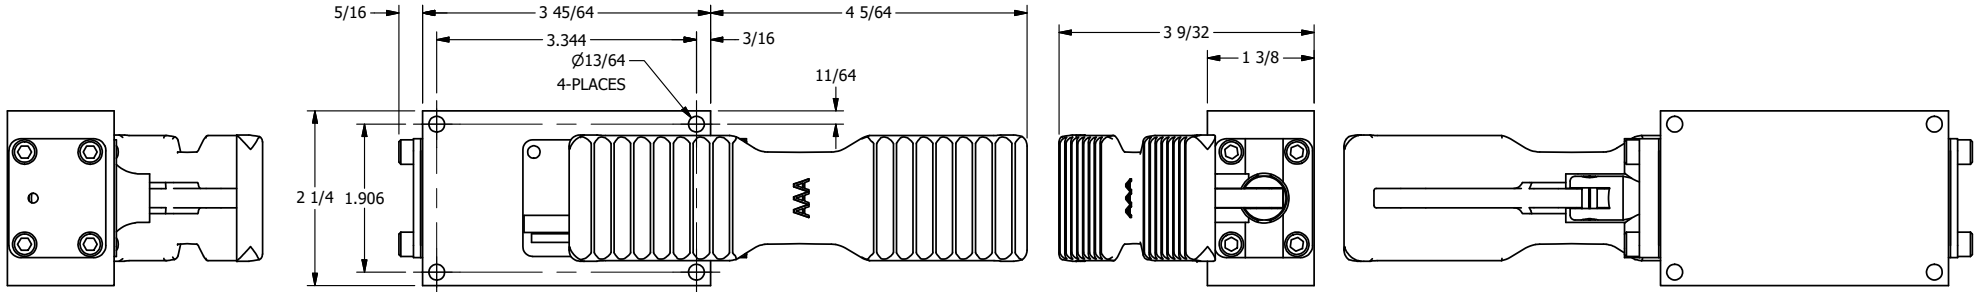

4

3

2

1

**AAA**  
PRODUCTS  
INTERNATIONAL

**AAA PRODUCTS  
INTERNATIONAL**  
7114 Harry Hines Blvd  
Dallas, TX 75235

TITLE: 3/8" SIDE PORT, TREADLE, 3 POS,  
DETENT C, SPR CTR FRM A, CLSD CTR

DRAWING NO.:  
DIM\_TW3