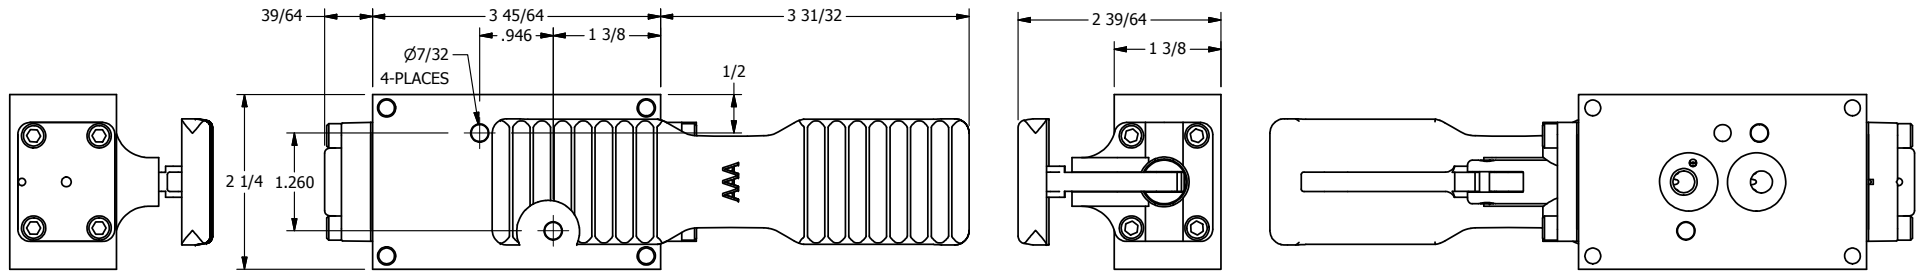

4

3

2

1

AAA
PRODUCTS
INTERNATIONAL

**AAA PRODUCTS
INTERNATIONAL**
7114 Harry Hines Blvd
Dallas, TX 75235

TITLE: 1/4" NAMUR, TREADLE, 2 POS,
SPRING RTRN, BRASS & STAINLESS,
LOCKOUT POS 'C'

PART NO.:
DIM_ZNTO2LO