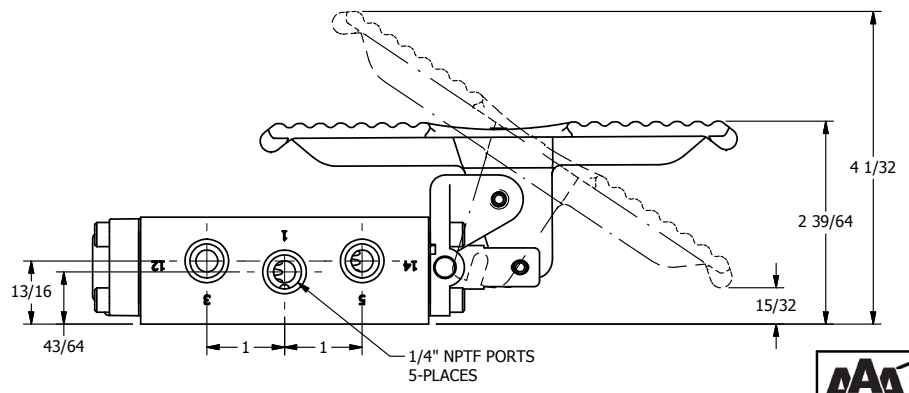

4

3

2

1

AAA
PRODUCTS
INTERNATIONAL

**AAA PRODUCTS
INTERNATIONAL**
7114 Harry Hines Blvd
Dallas, TX 75235

TITLE: 1/4" NAMUR, TREADLE, 2 POS,
SPRING RTRN, BRASS & STAINLESS,
LOCKOUT POS 'C'

PART NO.:
DIM_ZNTO2LO