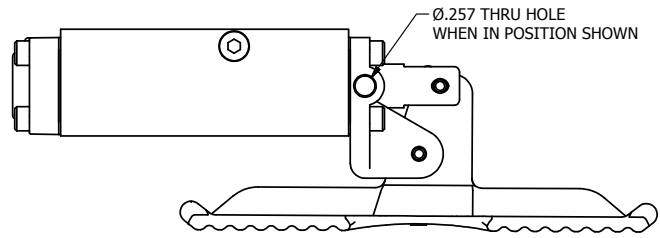

4

3

2

1

AAA
PRODUCTS
INTERNATIONAL

**AAA PRODUCTS
INTERNATIONAL**
7114 Harry Hines Blvd
Dallas, TX 75235

TITLE: 1/4" NAMUR, TREADLE, 2 POS,
SPRING RTRN, BRASS & STAINLESS,
LOCKOUT POS 'C'

PART NO.:
DIM_ZNTO2LO