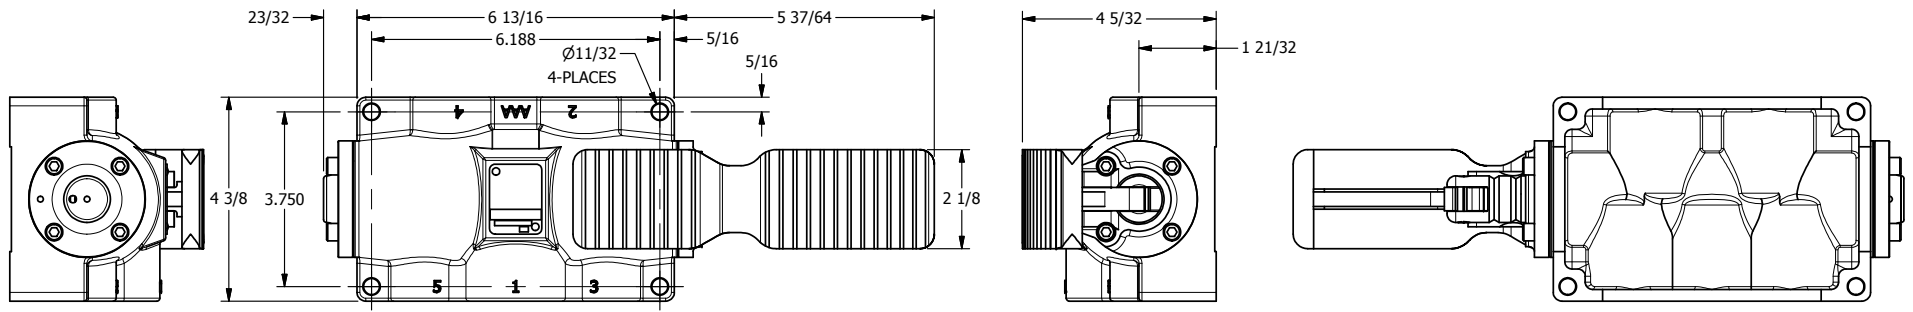

4

3

2

1

AAA
PRODUCTS
INTERNATIONAL

**AAA PRODUCTS
INTERNATIONAL**
7114 Harry Hines Blvd
Dallas, TX 75235

TITLE: 1" SIDE PORT, TREADLE, 2 POS,
SPRING RTRN

PART NO.:
DIM_TO8