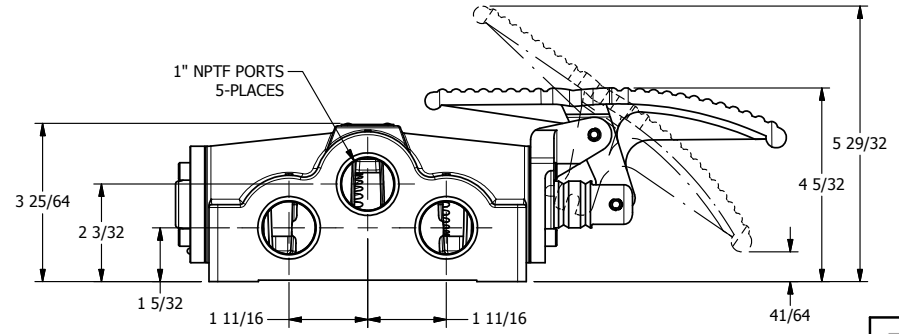

4

3

2

1

AAA
PRODUCTS
INTERNATIONAL

**AAA PRODUCTS
INTERNATIONAL**
7114 Harry Hines Blvd
Dallas, TX 75235

TITLE: 1" SIDE PORT, TREADLE, 2 POS,
SPRING RTRN

PART NO.:
DIM_TO8