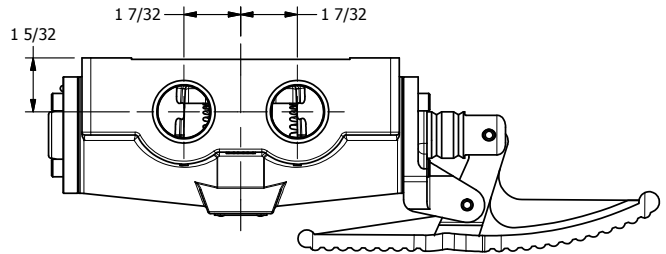

4

3

2

1

AAA
PRODUCTS
INTERNATIONAL

**AAA PRODUCTS
INTERNATIONAL**
7114 Harry Hines Blvd
Dallas, TX 75235

TITLE: 1" SIDE PORT, TREADLE, 2 POS,
SPRING RTRN

PART NO.:
DIM_TO8