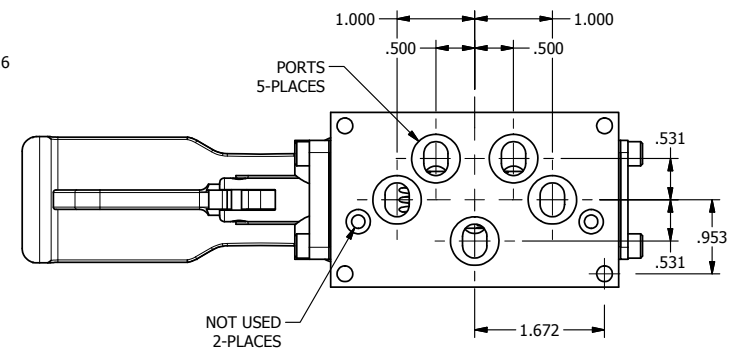

4

3

2

1

B

B

A

A

4

3

2

1

A

A

AAA
PRODUCTS
INTERNATIONAL

**AAA PRODUCTS
INTERNATIONAL**
7114 Harry Hines Blvd
Dallas, TX 75235

TITLE: 3/8" SUBPLATE, TREADLE, 2 POS,
SPRING RTRN, LOCKOUT POS 'C'

PART NO.:
DIM_TO3PLO

THE INFORMATION CONTAINED WITHIN THIS DOCUMENT IS PROPRIETARY TO AAA PRODUCTS AND MAY NOT BE DISCLOSED WITHOUT PRIOR WRITTEN CONSENT