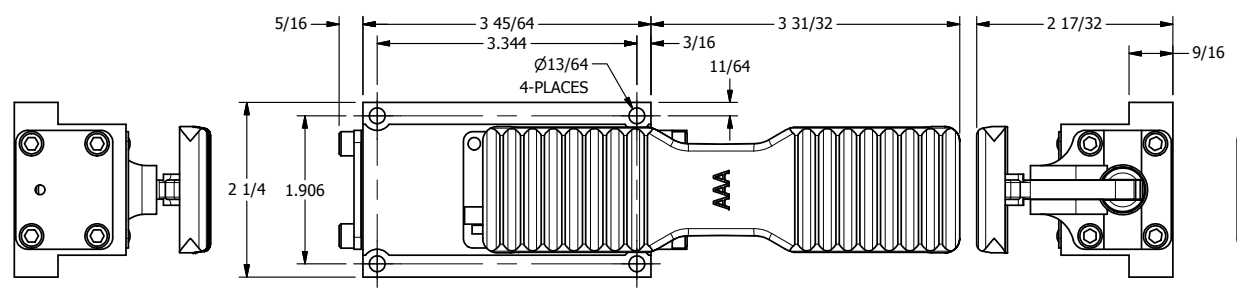

4

3

2

1

B

B

A

A

4

3

2

1

A

A

AAA
PRODUCTS
INTERNATIONAL

**AAA PRODUCTS
INTERNATIONAL**
7114 Harry Hines Blvd
Dallas, TX 75235

TITLE: 3/8" SUBPLATE, TREADLE, 2 POS,
SPRING RTRN, LOCKOUT POS 'C'

PART NO.:
DIM_TO3PLO

THE INFORMATION CONTAINED WITHIN THIS DOCUMENT IS PROPRIETARY TO AAA PRODUCTS AND MAY NOT BE DISCLOSED WITHOUT PRIOR WRITTEN CONSENT