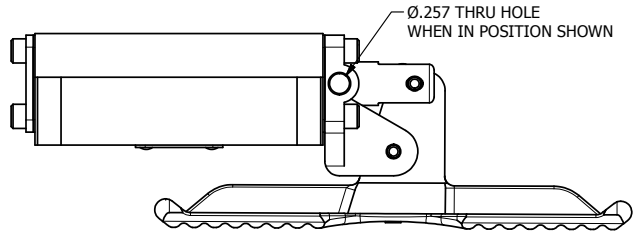

4

3

2

1

B

B

A

A

4

3

2

1

A

A

AAA
PRODUCTS
INTERNATIONAL

**AAA PRODUCTS
INTERNATIONAL**
7114 Harry Hines Blvd
Dallas, TX 75235

TITLE: 3/8" SUBPLATE, TREADLE, 2 POS,
SPRING RTRN, LOCKOUT POS 'C'

PART NO.:
DIM_TO3PLO

THE INFORMATION CONTAINED WITHIN THIS DOCUMENT IS PROPRIETARY TO AAA PRODUCTS AND MAY NOT BE DISCLOSED WITHOUT PRIOR WRITTEN CONSENT