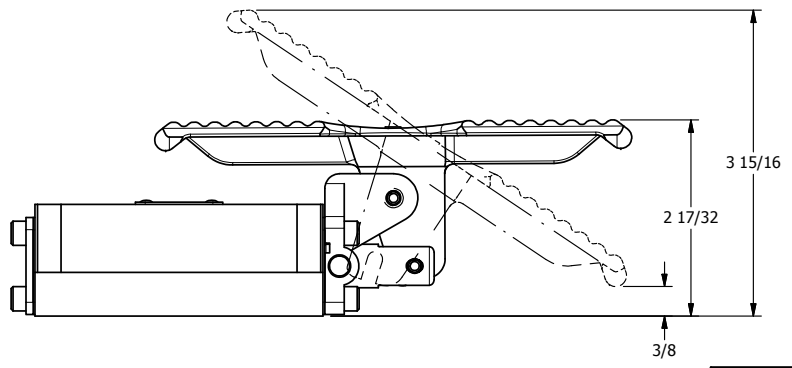

4

3

2

1

A

A

AAA
PRODUCTS
INTERNATIONAL

**AAA PRODUCTS
INTERNATIONAL**
7114 Harry Hines Blvd
Dallas, TX 75235

TITLE: 3/8" SUBPLATE, TREADLE, 2 POS,
SPRING RTRN, LOCKOUT POS 'C'

PART NO.:
DIM_TO3PLO

THE INFORMATION CONTAINED WITHIN THIS DOCUMENT IS PROPRIETARY TO AAA PRODUCTS AND MAY NOT BE DISCLOSED WITHOUT PRIOR WRITTEN CONSENT