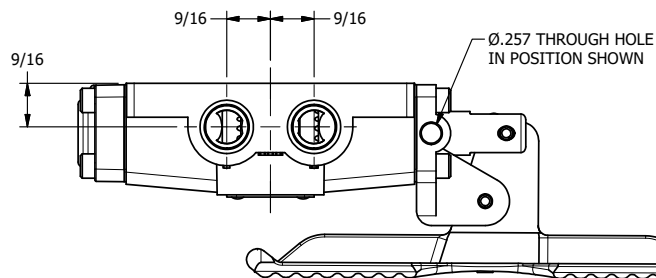

4

3

2

1

**AAA**  
PRODUCTS  
INTERNATIONAL

**AAA PRODUCTS  
INTERNATIONAL**  
7114 Harry Hines Blvd  
Dallas, TX 75235

TITLE **3/8" SIDE PORT, TREADLE, 2 POS,  
SPRING RTRN, LOCKOUT POS 'C',  
STAINLESS**

DRAWING NO.:  
**DIM\_TO3LOSS**