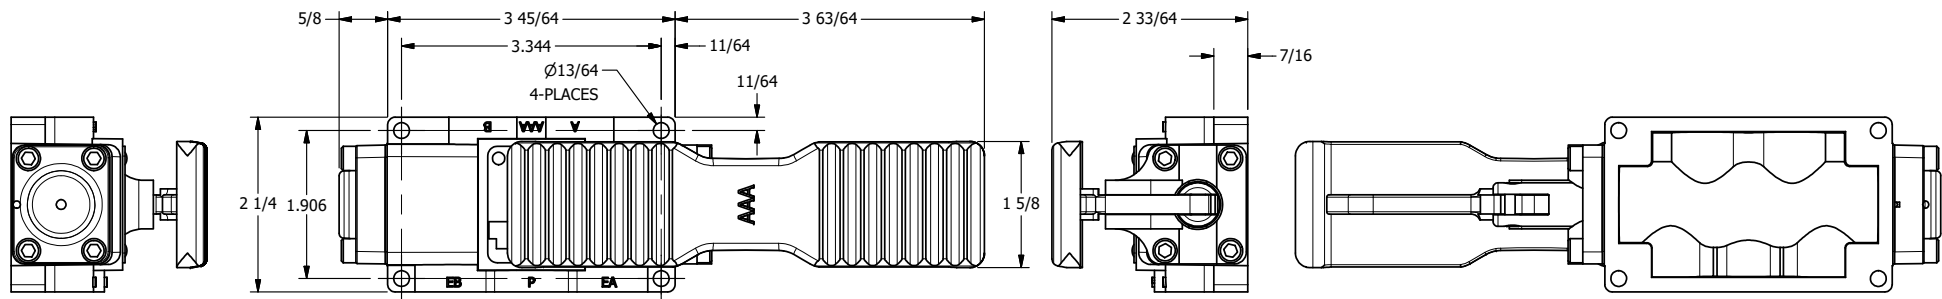

4

3

2

1

**AAA**  
PRODUCTS  
INTERNATIONAL

**AAA PRODUCTS  
INTERNATIONAL**  
7114 Harry Hines Blvd  
Dallas, TX 75235

TITLE **3/8" SIDE PORT, TREADLE, 2 POS,  
SPRING RTRN, LOCKOUT POS 'C',  
STAINLESS**

DRAWING NO.:  
**DIM\_TO3LOSS**