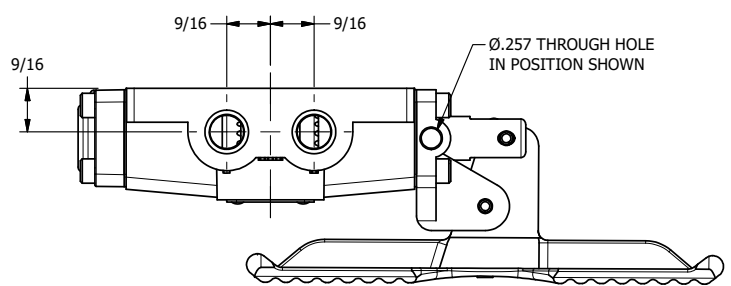

4

3

2

1

AAA
PRODUCTS
INTERNATIONAL

**AAA PRODUCTS
INTERNATIONAL**
7114 Harry Hines Blvd
Dallas, TX 75235

TITLE: 1/4" SIDE PORT, TREADLE, 2 POS,
SPRING RTRN, LOCKOUT POS 'C',
STAINLESS

DRAWING NO.:
DIM_TO2LOSS