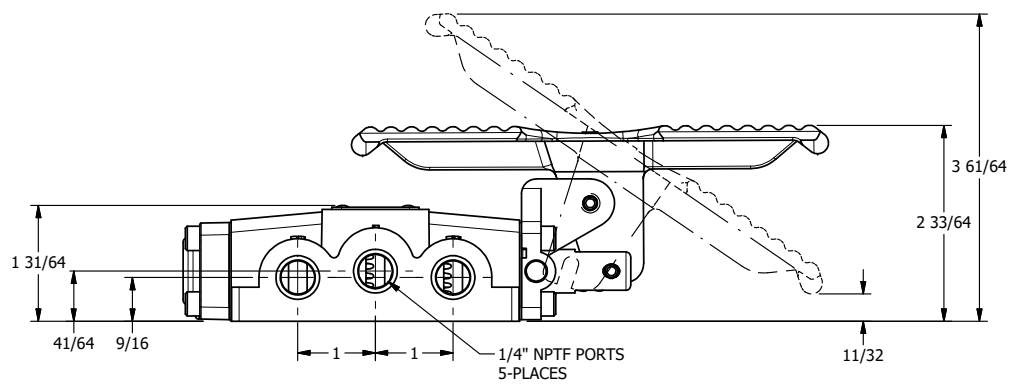

4

3

2

1

AAA
PRODUCTS
INTERNATIONAL

**AAA PRODUCTS
INTERNATIONAL**
7114 Harry Hines Blvd
Dallas, TX 75235

TITLE: 1/4" SIDE PORT, TREADLE, 2 POS,
SPRING RTRN, LOCKOUT POS 'C',
STAINLESS

DRAWING NO.:
DIM_TO2LOSS