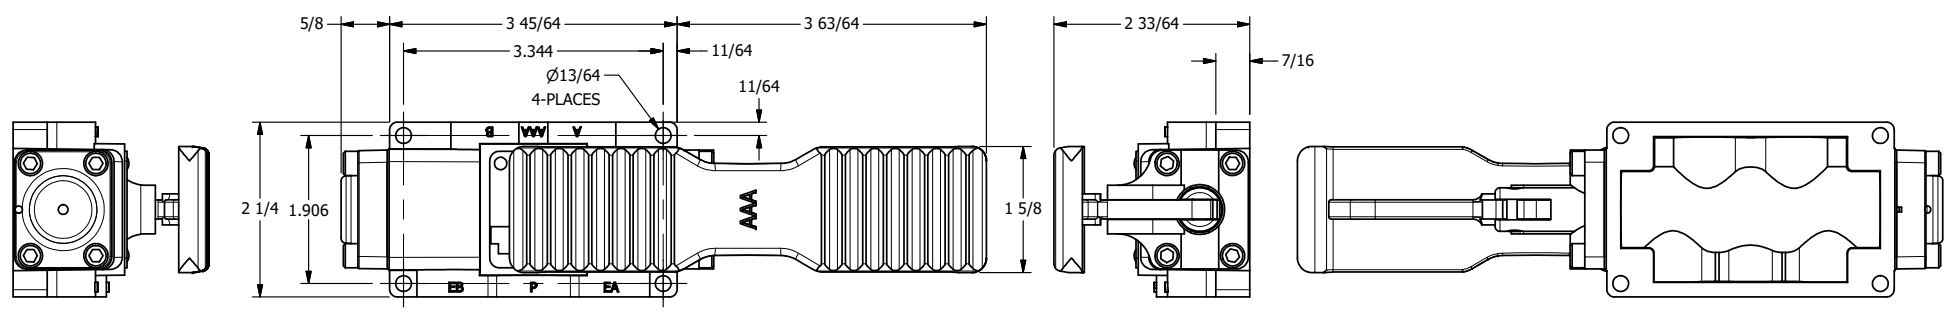

4

3

2

1

AAA
PRODUCTS
INTERNATIONAL

**AAA PRODUCTS
INTERNATIONAL**
7114 Harry Hines Blvd
Dallas, TX 75235

TITLE: 1/4" SIDE PORT, TREADLE, 2 POS,
SPRING RTRN, LOCKOUT POS 'C',
STAINLESS

DRAWING NO.:
DIM_TO2LOSS