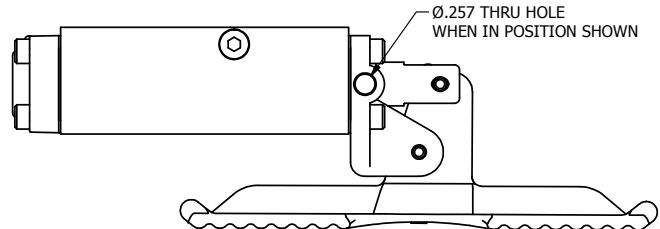

4

3

2

1

**AAA**  
PRODUCTS  
INTERNATIONAL

**AAA PRODUCTS INTERNATIONAL**  
7114 Harry Hines Blvd  
Dallas, TX 75235

TITLE: 1/4" NAMUR, TREADLE, 2 POS,  
FRICTION POS, TREADLE RTRN,  
BRASS & STAINLESS, LOCKOUT POS 'C'