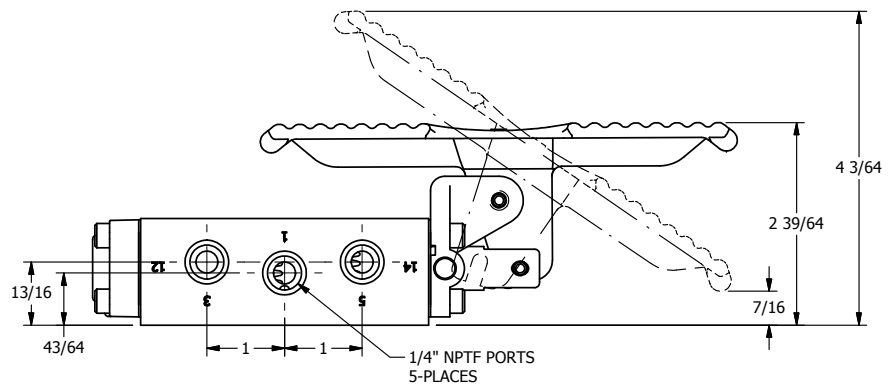

4

3

2

1

**AAA**  
PRODUCTS  
INTERNATIONAL

**AAA PRODUCTS INTERNATIONAL**  
7114 Harry Hines Blvd  
Dallas, TX 75235

TITLE: 1/4" NAMUR, TREADLE, 2 POS,  
FRICTION POS, TREADLE RTRN,  
BRASS & STAINLESS, LOCKOUT POS 'C'

PART NO.:  
DIM\_ZNTE2LO

THE INFORMATION CONTAINED WITHIN THIS DOCUMENT IS PROPRIETARY TO AAA PRODUCTS AND MAY NOT BE DISCLOSED WITHOUT PRIOR WRITTEN CONSENT

4

3

2

1