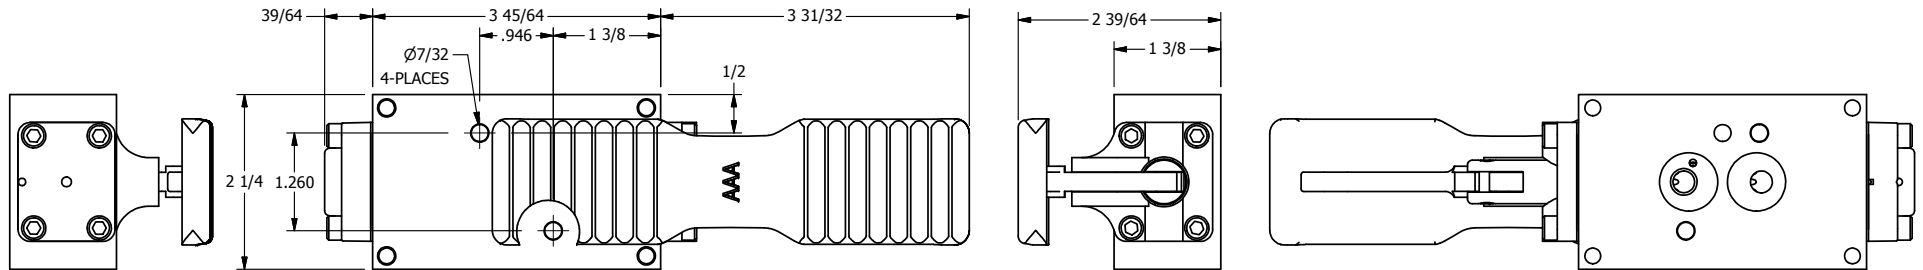

4

3

2

1

**AAA**  
PRODUCTS  
INTERNATIONAL

**AAA PRODUCTS INTERNATIONAL**  
7114 Harry Hines Blvd  
Dallas, TX 75235

TITLE: 1/4" NAMUR, TREADLE, 2 POS,  
FRICTION POS, TREADLE RTRN,  
BRASS & STAINLESS, LOCKOUT POS 'C'

PART NO.:  
DIM\_ZNTE2LO

THE INFORMATION CONTAINED WITHIN THIS DOCUMENT IS PROPRIETARY TO AAA PRODUCTS AND MAY NOT BE DISCLOSED WITHOUT PRIOR WRITTEN CONSENT

4

3

2

1