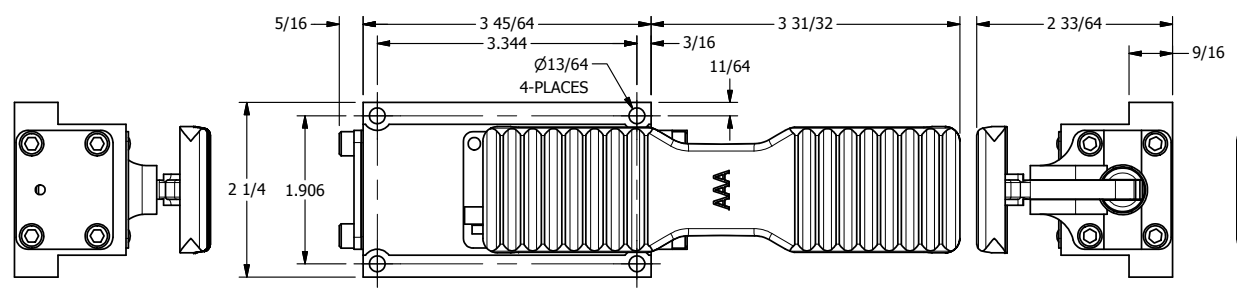

4

3

2

1

B

B

A

A

4

3

2

1

A

A

AAA
PRODUCTS
INTERNATIONAL

**AAA PRODUCTS
INTERNATIONAL**
7114 Harry Hines Blvd
Dallas, TX 75235

TITLE: 3/8" SUBPLATE, TREADLE, 2 POS,
FRICTION POS, TREADLE RTRN,
LOCKOUT POS 'C'

PART NO.:
DIM_TE3PLO

THE INFORMATION CONTAINED WITHIN THIS DOCUMENT IS PROPRIETARY TO AAA PRODUCTS AND MAY NOT BE DISCLOSED WITHOUT PRIOR WRITTEN CONSENT