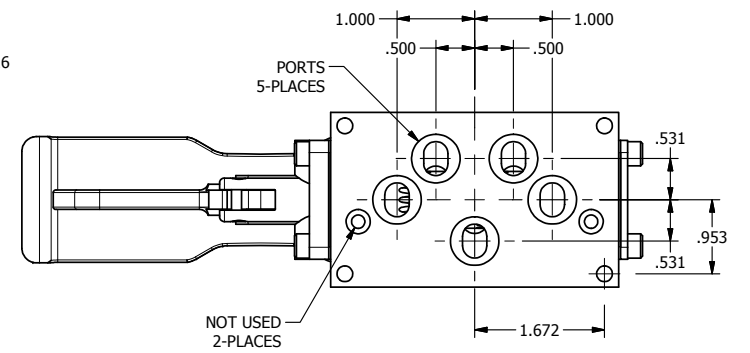

4

3

2

1

B

B

A

A

4

3

2

1

A

A

AAA
PRODUCTS
INTERNATIONAL

**AAA PRODUCTS
INTERNATIONAL**
7114 Harry Hines Blvd
Dallas, TX 75235

TITLE: 3/8" SUBPLATE, TREADLE, 2 POS,
FRICTION POS, TREADLE RTRN,
LOCKOUT POS 'C'

PART NO.:
DIM_TE3PLO

THE INFORMATION CONTAINED WITHIN THIS DOCUMENT IS PROPRIETARY TO AAA PRODUCTS AND MAY NOT BE DISCLOSED WITHOUT PRIOR WRITTEN CONSENT