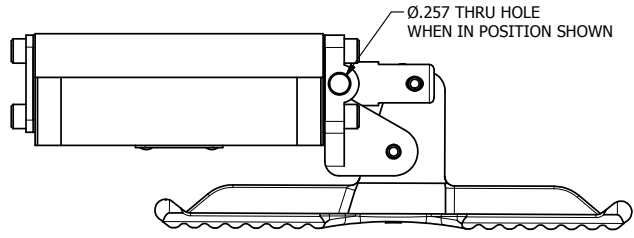

4

3

2

1

B

B

A

A

4

3

2

1

A

A

AAA
PRODUCTS
INTERNATIONAL

**AAA PRODUCTS
INTERNATIONAL**
7114 Harry Hines Blvd
Dallas, TX 75235

TITLE: 3/8" SUBPLATE, TREADLE, 2 POS,
FRICTION POS, TREADLE RTRN,
LOCKOUT POS 'C'

PART NO.:
DIM_TE3PLO

THE INFORMATION CONTAINED WITHIN THIS DOCUMENT IS PROPRIETARY TO AAA PRODUCTS AND MAY NOT BE DISCLOSED WITHOUT PRIOR WRITTEN CONSENT