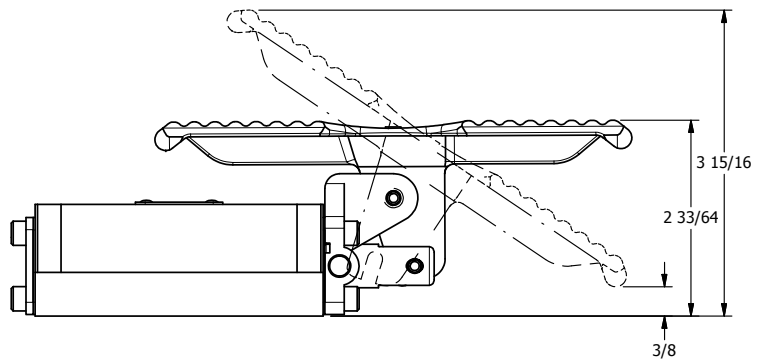

4

3

2

1

A

A

AAA
PRODUCTS
INTERNATIONAL

**AAA PRODUCTS
INTERNATIONAL**
7114 Harry Hines Blvd
Dallas, TX 75235

TITLE: 3/8" SUBPLATE, TREADLE, 2 POS,
FRICTION POS, TREADLE RTRN,
LOCKOUT POS 'C'

PART NO.:
DIM_TE3PLO

THE INFORMATION CONTAINED WITHIN THIS DOCUMENT IS PROPRIETARY TO AAA PRODUCTS AND MAY NOT BE DISCLOSED WITHOUT PRIOR WRITTEN CONSENT