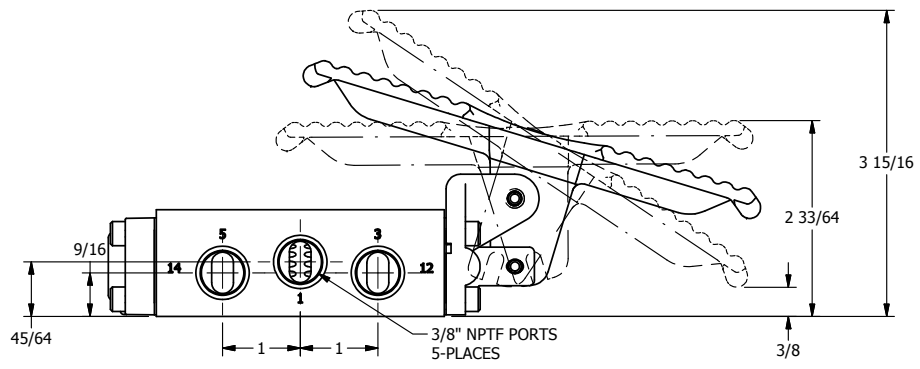

A

A

AAA
PRODUCTS
INTERNATIONAL

**AAA PRODUCTS
INTERNATIONAL**
7114 Harry Hines Blvd
Dallas, TX 75235

TITLE **5/8" SIDE PORT, TREADLE, 3 POS,
DETENT, TREADLE SHFT,
REGEN CTR SPL, BRASS & STAINLESS**

PART NO.:
DIM_ZTD3D

THE INFORMATION CONTAINED WITHIN THIS DOCUMENT IS PROPRIETARY TO AAA PRODUCTS AND MAY NOT BE DISCLOSED WITHOUT PRIOR WRITTEN CONSENT

4

3

2

1

4

3

2

1