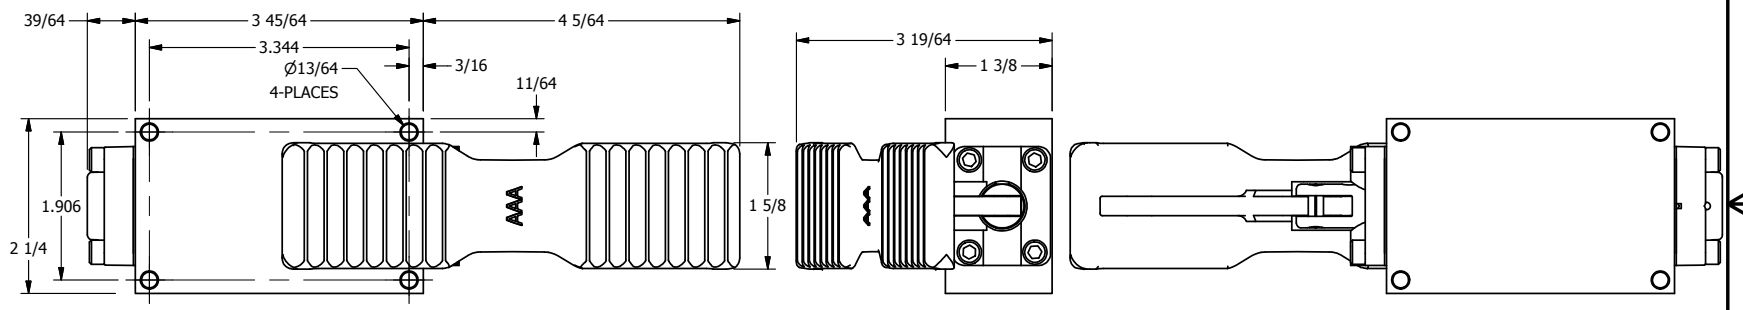

B

B

A

A

A

A

AAA
PRODUCTS
INTERNATIONAL

**AAA PRODUCTS
INTERNATIONAL**
7114 Harry Hines Blvd
Dallas, TX 75235

TITLE **5/8" SIDE PORT, TREADLE, 3 POS,
DETENT, TREADLE SHFT,
REGEN CTR SPL, BRASS & STAINLESS**

PART NO.:
DIM_ZTD3D

THE INFORMATION CONTAINED WITHIN THIS DOCUMENT IS PROPRIETARY TO AAA PRODUCTS AND MAY NOT BE DISCLOSED WITHOUT PRIOR WRITTEN CONSENT

4

3

2

1

4

3

2

1