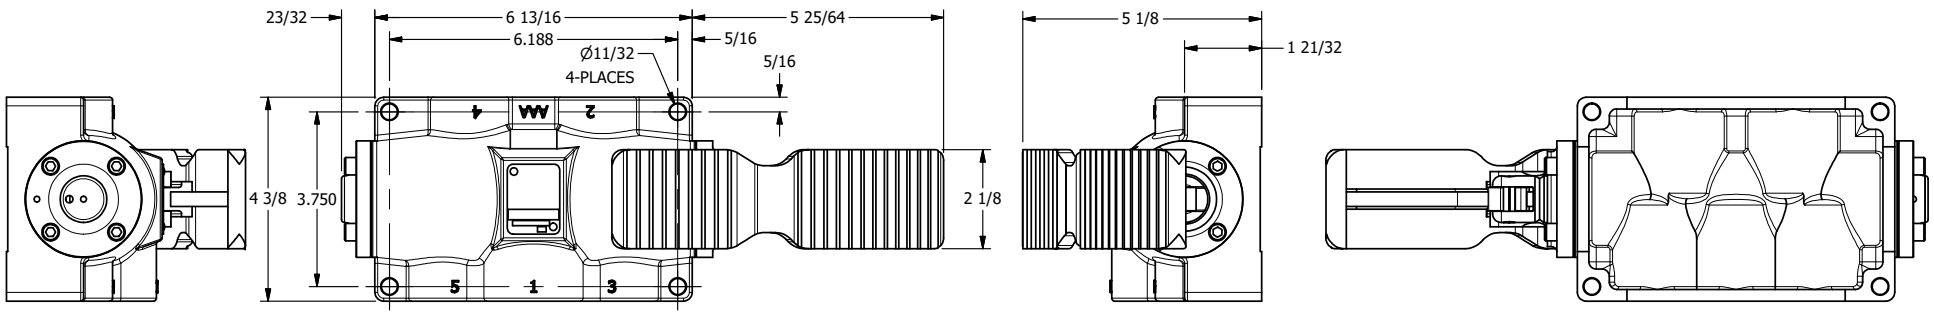

4

3

2

1

AAA
PRODUCTS
INTERNATIONAL

**AAA PRODUCTS
INTERNATIONAL**
7114 Harry Hines Blvd
Dallas, TX 75235

TITLE: 1" SIDE PORT, TREADLE, 3 POS,
DETENT, TREADLE SHFT,
REGEN CTR SPL

DRAWING NO.:
DIM_TD8D