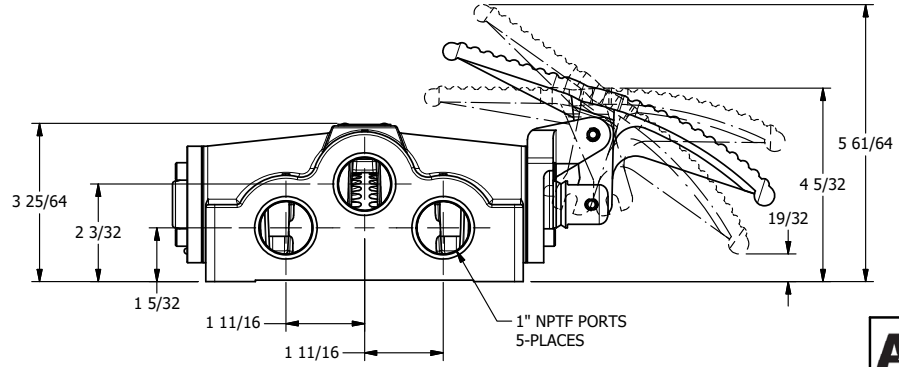

4

3

2

1

AAA
PRODUCTS
INTERNATIONAL

**AAA PRODUCTS
INTERNATIONAL**
7114 Harry Hines Blvd
Dallas, TX 75235

TITLE: 1" SIDE PORT, TREADLE, 3 POS,
DETENT, TREADLE SHFT,
REGEN CTR SPL

DRAWING NO.:
DIM_TD8D