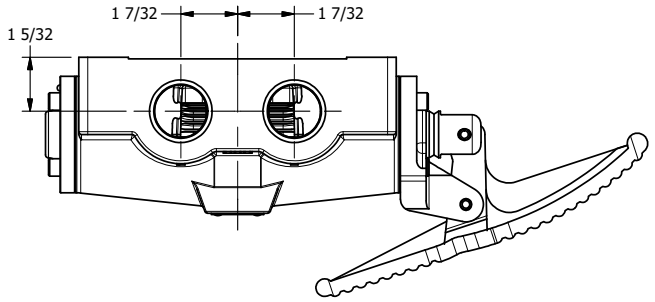

4

3

2

1

AAA
PRODUCTS
INTERNATIONAL

**AAA PRODUCTS
INTERNATIONAL**
7114 Harry Hines Blvd
Dallas, TX 75235

TITLE: 1" SIDE PORT, TREADLE, 3 POS,
DETENT, TREADLE SHFT,
REGEN CTR SPL

DRAWING NO.:
DIM_TD8D