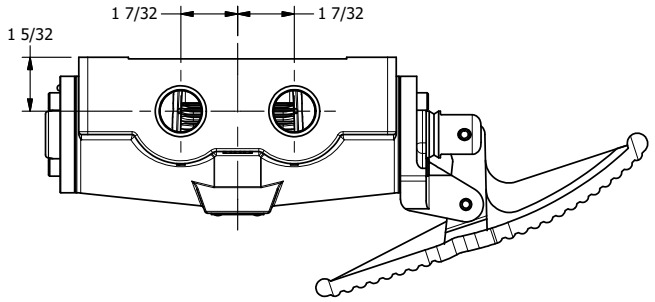

4

3

2

1

**AAA**  
PRODUCTS  
INTERNATIONAL

**AAA PRODUCTS  
INTERNATIONAL**  
7114 Harry Hines Blvd  
Dallas, TX 75235

TITLE: 3/4" SIDE PORT, TREADLE, 3 POS,  
DETENT, TREADLE SHFT,  
REGEN CTR SPL

DRAWING NO.:  
DIM\_TD6D