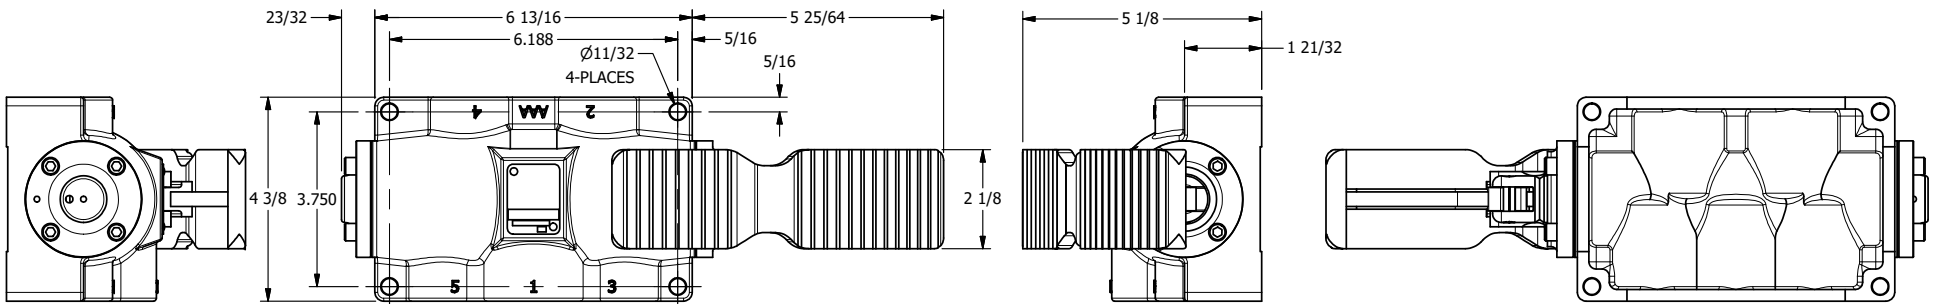

4

3

2

1

**AAA**  
PRODUCTS  
INTERNATIONAL

**AAA PRODUCTS  
INTERNATIONAL**  
7114 Harry Hines Blvd  
Dallas, TX 75235

TITLE: 3/4" SIDE PORT, TREADLE, 3 POS,  
DETENT, TREADLE SHFT,  
REGEN CTR SPL

DRAWING NO.:  
DIM\_TD6D