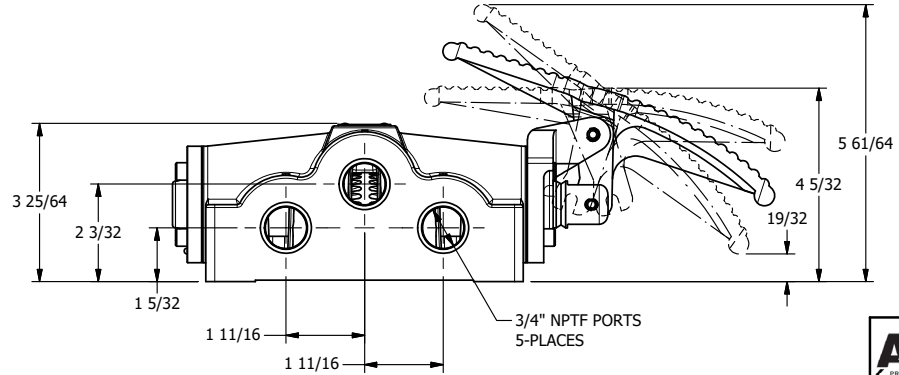

4

3

2

1

**AAA**  
PRODUCTS  
INTERNATIONAL

**AAA PRODUCTS  
INTERNATIONAL**  
7114 Harry Hines Blvd  
Dallas, TX 75235

TITLE: 3/4" SIDE PORT, TREADLE, 3 POS,  
DETENT, TREADLE SHFT,  
REGEN CTR SPL

DRAWING NO.:  
DIM\_TD6D