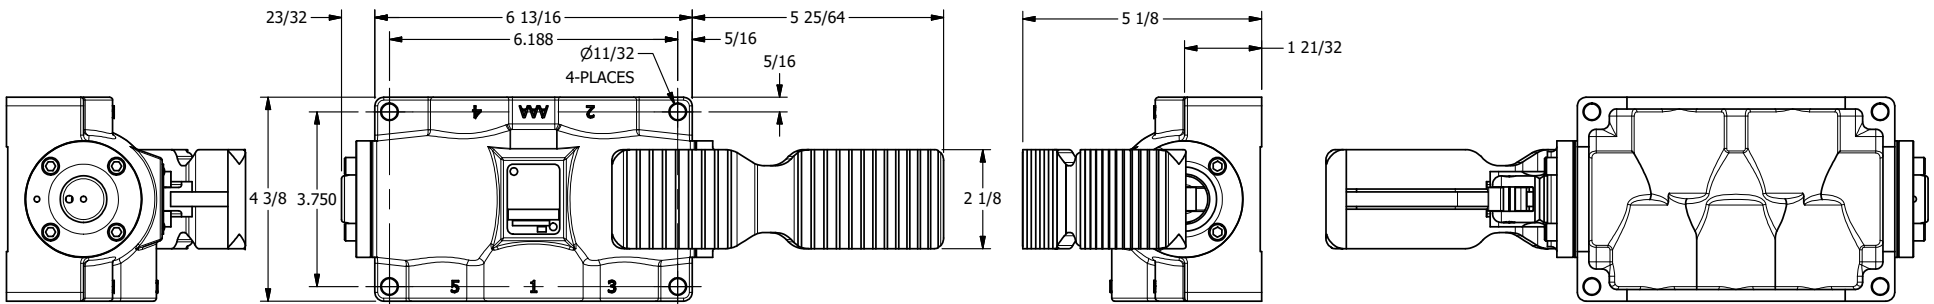

4

3

2

1

AAA
PRODUCTS
INTERNATIONAL

**AAA PRODUCTS
INTERNATIONAL**
7114 Harry Hines Blvd
Dallas, TX 75235

TITLE: 3/4" SIDE PORT, TREADLE, 3 POS,
DETENT, TREADLE SHFT, CLSD CTR SPL

DRAWING NO.:
DIM_TD6