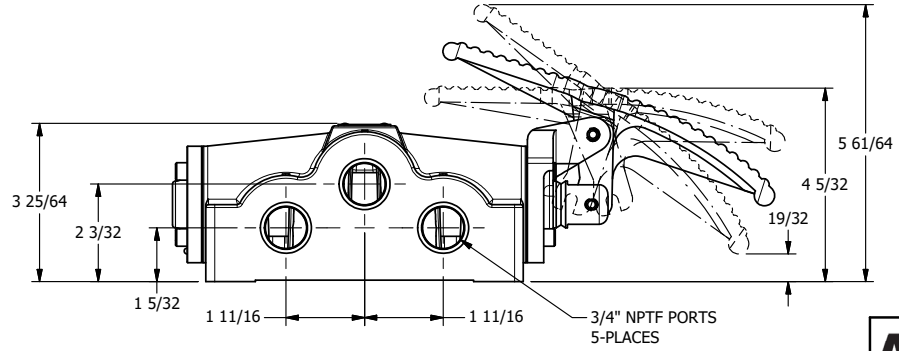

4

3

2

1

AAA
PRODUCTS
INTERNATIONAL

**AAA PRODUCTS
INTERNATIONAL**
7114 Harry Hines Blvd
Dallas, TX 75235

TITLE: 3/4" SIDE PORT, TREADLE, 3 POS,
DETENT, TREADLE SHFT, CLSD CTR SPL

DRAWING NO.:
DIM_TD6