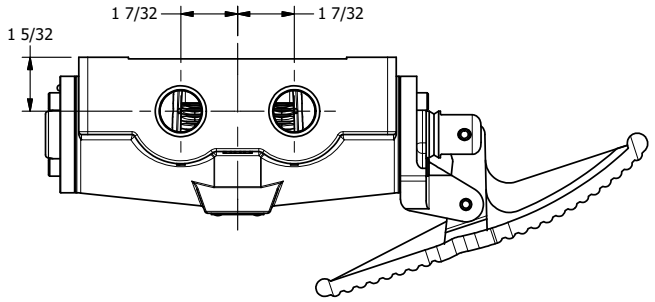

4

3

2

1

AAA
PRODUCTS
INTERNATIONAL

**AAA PRODUCTS
INTERNATIONAL**
7114 Harry Hines Blvd
Dallas, TX 75235

TITLE: 3/4" SIDE PORT, TREADLE, 3 POS,
DETENT, TREADLE SHFT, CLSD CTR SPL

DRAWING NO.:
DIM_TD6