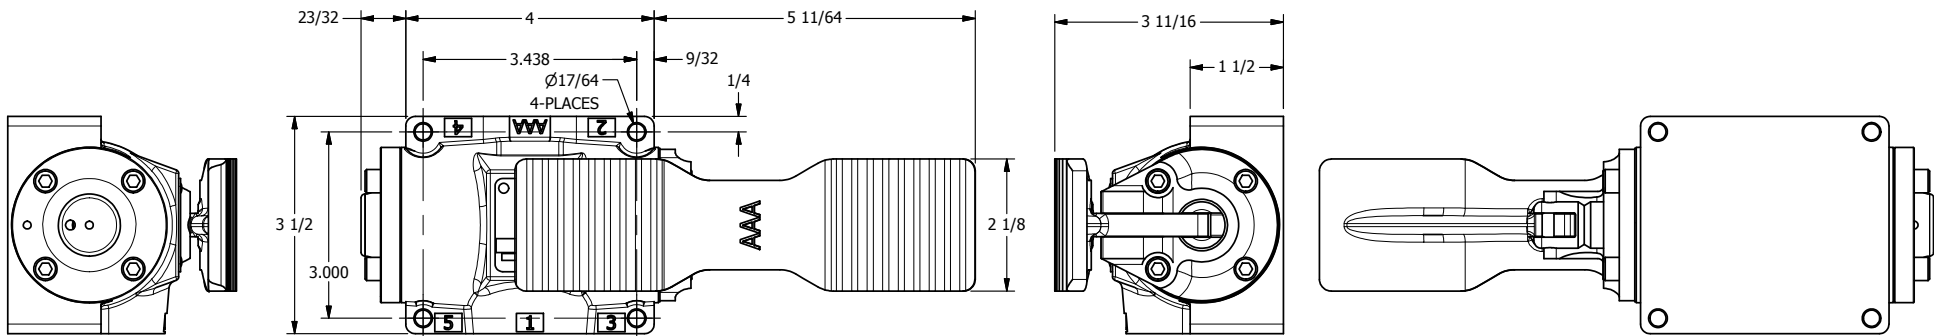

4

3

2

1

**AAA** PRODUCTS INTERNATIONAL  
 7114 Harry Hines Blvd  
 Dallas, TX 75235

TITLE: 1/2" SIDE PORT, TREADLE, 2 POS, DETENT, TREADLE SHFT

PART NO.: DIM\_TD4Q

4