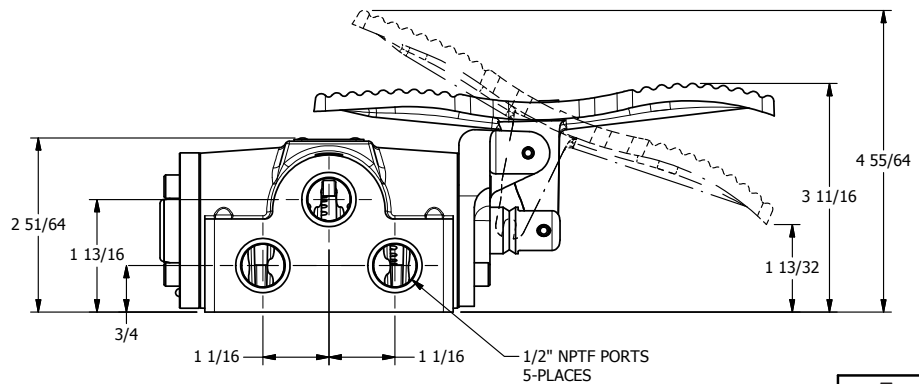

4

3

2

1

**AAA** PRODUCTS INTERNATIONAL  
 7114 Harry Hines Blvd  
 Dallas, TX 75235

TITLE: 1/2" SIDE PORT, TREADLE, 2 POS, DETENT, TREADLE SHFT

PART NO.: DIM\_TD4Q

4