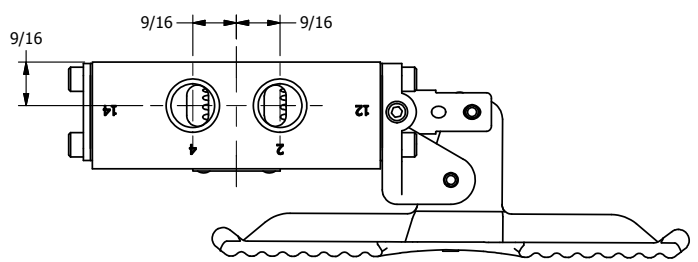

4

3

2

1

AAA
PRODUCTS
INTERNATIONAL

**AAA PRODUCTS
INTERNATIONAL**
7114 Harry Hines Blvd
Dallas, TX 75235

TITLE $3/8"$ SIDE PORT, TREADLE, 2 POS,
DETENT, TREADLE SHFT

PART NO.:
DIM_TD3Q