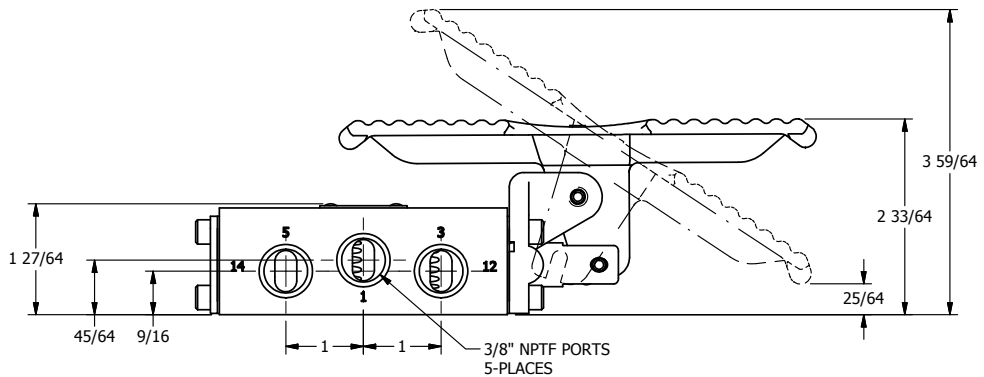

4

3

2

1

AAA
PRODUCTS
INTERNATIONAL

**AAA PRODUCTS
INTERNATIONAL**
7114 Harry Hines Blvd
Dallas, TX 75235

TITLE $3/8"$ SIDE PORT, TREADLE, 2 POS,
DETENT, TREADLE SHFT

PART NO.:
DIM_TD3Q