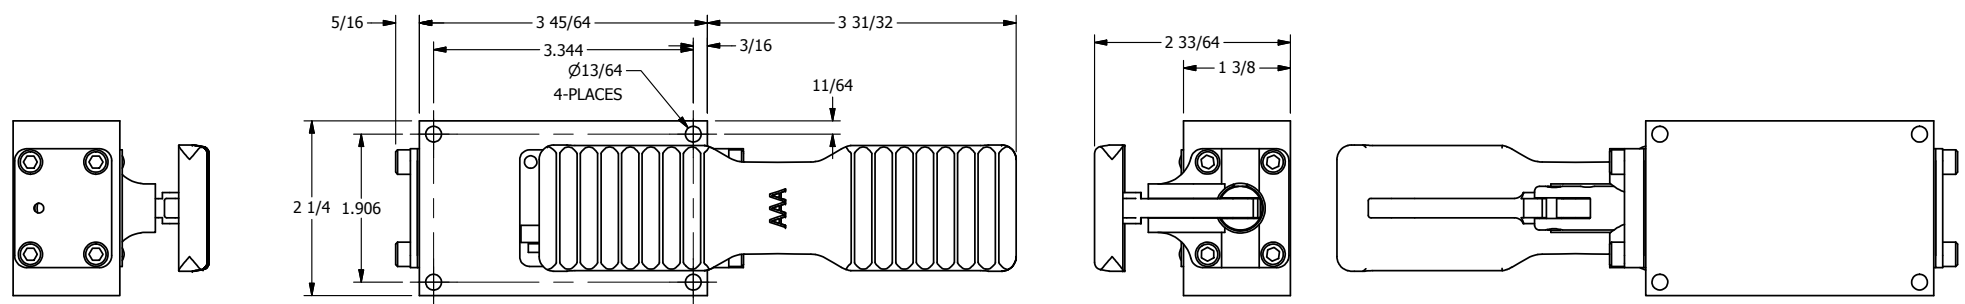

4

3

2

1

AAA
PRODUCTS
INTERNATIONAL

**AAA PRODUCTS
INTERNATIONAL**
7114 Harry Hines Blvd
Dallas, TX 75235

TITLE $3/8"$ SIDE PORT, TREADLE, 2 POS,
DETENT, TREADLE SHFT

PART NO.:
DIM_TD3Q