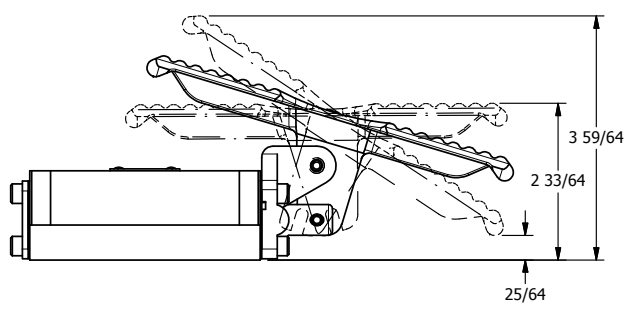

4

3

2

1

**AAA**  
PRODUCTS  
INTERNATIONAL

**AAA PRODUCTS INTERNATIONAL**  
7114 Harry Hines Blvd  
Dallas, TX 75235

TITLE: 3/8" SUBPLATE, TREADLE, 3 POS,  
DETENT, TREADLE SHFT,  
REGEN CTR SPL

PART NO.:  
DIM\_TD3PD