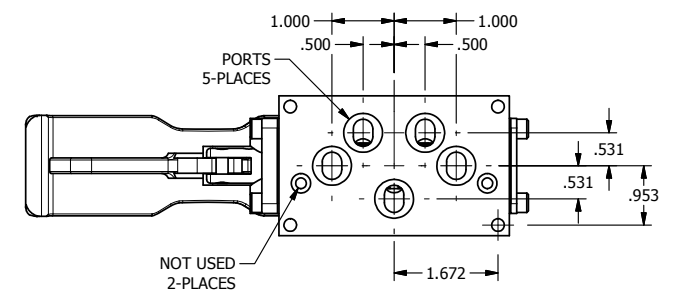

4

3

2

1

**AAA**  
PRODUCTS  
INTERNATIONAL

**AAA PRODUCTS INTERNATIONAL**  
7114 Harry Hines Blvd  
Dallas, TX 75235

TITLE: 3/8" SUBPLATE, TREADLE, 3 POS,  
DETENT, TREADLE SHFT,  
REGEN CTR SPL

PART NO.:  
DIM\_TD3PD