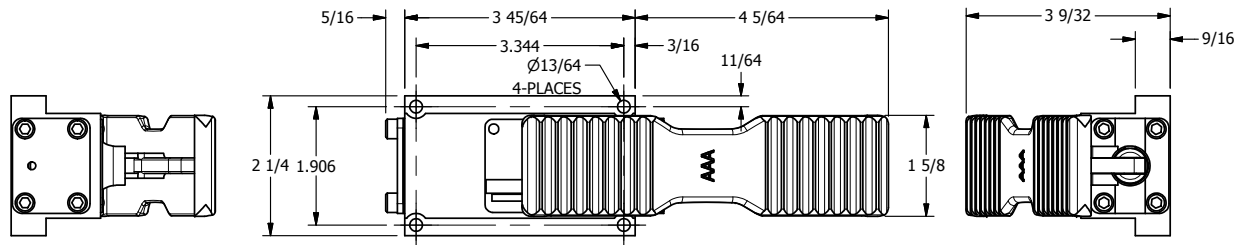

4

3

2

1

**AAA**  
PRODUCTS  
INTERNATIONAL

**AAA PRODUCTS INTERNATIONAL**  
7114 Harry Hines Blvd  
Dallas, TX 75235

TITLE: 3/8" SUBPLATE, TREADLE, 3 POS,  
DETENT, TREADLE SHFT,  
REGEN CTR SPL

PART NO.:  
DIM\_TD3PD