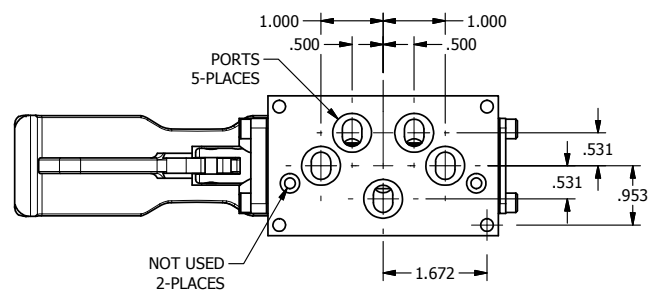

4

3

2

1

AAA
PRODUCTS
INTERNATIONAL

AAA PRODUCTS INTERNATIONAL
7114 Harry Hines Blvd
Dallas, TX 75235

TITLE: 3/8" SUBPLATE, TREADLE, 3 POS,
DETENT, TREADLE SHFT, CLSD CTR SPL

PART NO.:
DIM_TD3P