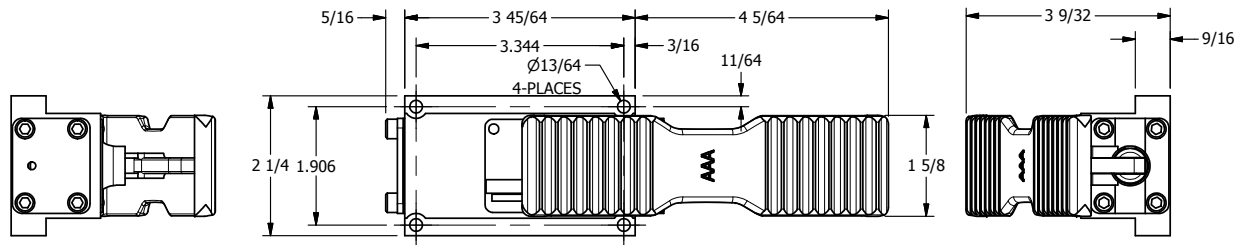

4

3

2

1

AAA
PRODUCTS
INTERNATIONAL

AAA PRODUCTS INTERNATIONAL
7114 Harry Hines Blvd
Dallas, TX 75235

TITLE: 3/8" SUBPLATE, TREADLE, 3 POS,
DETENT, TREADLE SHFT, CLSD CTR SPL

PART NO.:
DIM_TD3P