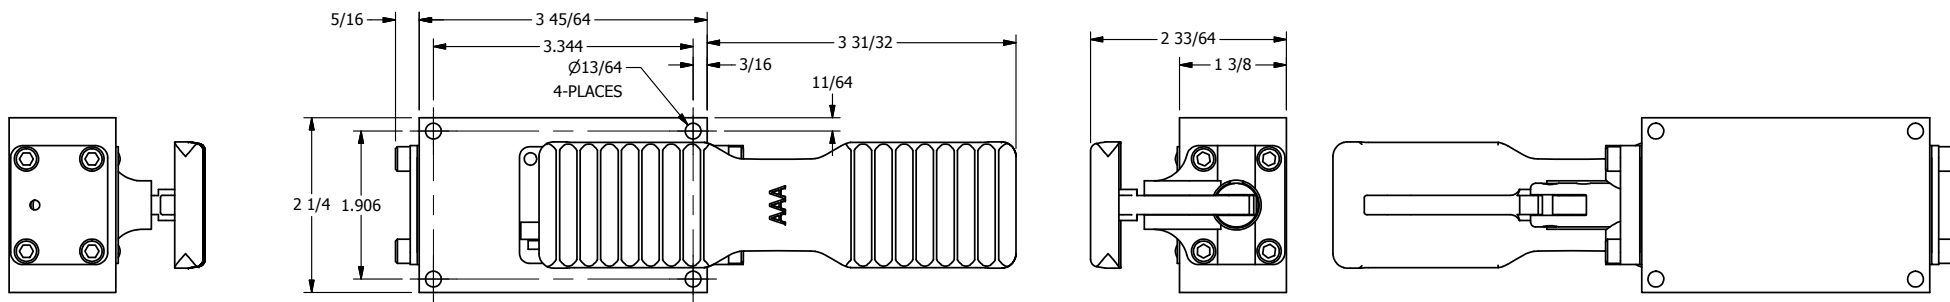

4

3

2

1

**AAA**  
PRODUCTS  
INTERNATIONAL

**AAA PRODUCTS INTERNATIONAL**  
7114 Harry Hines Blvd  
Dallas, TX 75235

TITLE: 1/4" SIDE PORT, TREADLE, 2 POS,  
DETENT, TREADLE SHFT

PART NO.: DIM\_TD2Q