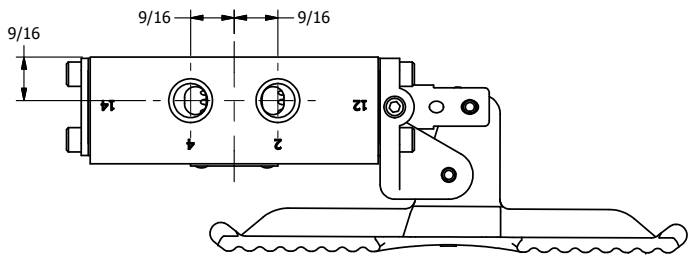

4

3

2

1

**AAA**  
PRODUCTS  
INTERNATIONAL

**AAA PRODUCTS INTERNATIONAL**  
7114 Harry Hines Blvd  
Dallas, TX 75235

TITLE: 1/4" SIDE PORT, TREADLE, 2 POS,  
DETENT, TREADLE SHFT

PART NO.: DIM\_TD2Q