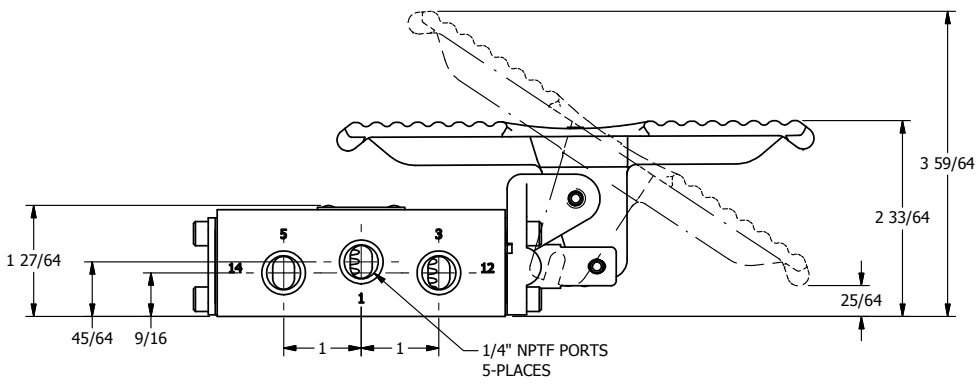

4

3

2

1

**AAA**  
PRODUCTS  
INTERNATIONAL

**AAA PRODUCTS INTERNATIONAL**  
7114 Harry Hines Blvd  
Dallas, TX 75235

TITLE: 1/4" SIDE PORT, TREADLE, 2 POS,  
DETENT, TREADLE SHFT

PART NO.: DIM\_TD2Q