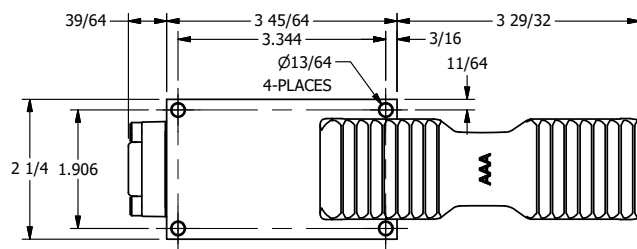

4

3

2

1

AAA
PRODUCTS
INTERNATIONAL

**AAA PRODUCTS
INTERNATIONAL**
7114 Harry Hines Blvd
Dallas, TX 75235

TITLE 3/8" SIDE PORT, TREADLE, 2 POS,
RVRS SPR RTRN, BRASS & STAINLESS,
LOCKOUT A

DRAWING NO.:
DIM_ZTA3LO