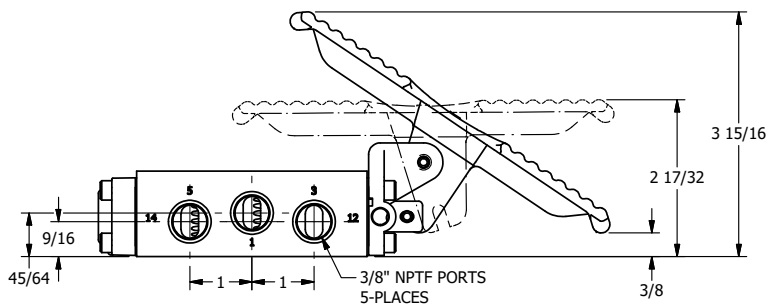

4

3

2

1

AAA
PRODUCTS
INTERNATIONAL

**AAA PRODUCTS
INTERNATIONAL**
7114 Harry Hines Blvd
Dallas, TX 75235

TITLE 3/8" SIDE PORT, TREADLE, 2 POS,
RVRS SPR RTRN, BRASS & STAINLESS,
LOCKOUT A

DRAWING NO.:
DIM_ZTA3LO