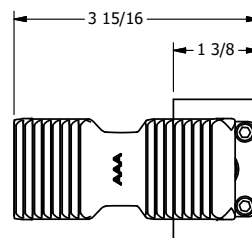

4

3

2

1

AAA
PRODUCTS
INTERNATIONAL

**AAA PRODUCTS
INTERNATIONAL**
7114 Harry Hines Blvd
Dallas, TX 75235

TITLE 3/8" SIDE PORT, TREADLE, 2 POS,
RVRS SPR RTRN, BRASS & STAINLESS,
LOCKOUT A

DRAWING NO.:
DIM_ZTA3LO