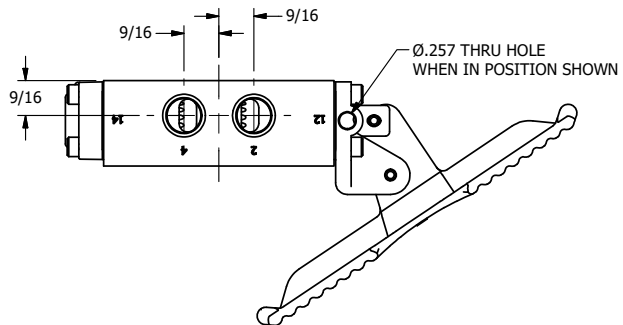

4

3

2

1

AAA
PRODUCTS
INTERNATIONAL

**AAA PRODUCTS
INTERNATIONAL**
7114 Harry Hines Blvd
Dallas, TX 75235

TITLE 3/8" SIDE PORT, TREADLE, 2 POS,
RVRS SPR RTRN, BRASS & STAINLESS,
LOCKOUT A

DRAWING NO.:
DIM_ZTA3LO