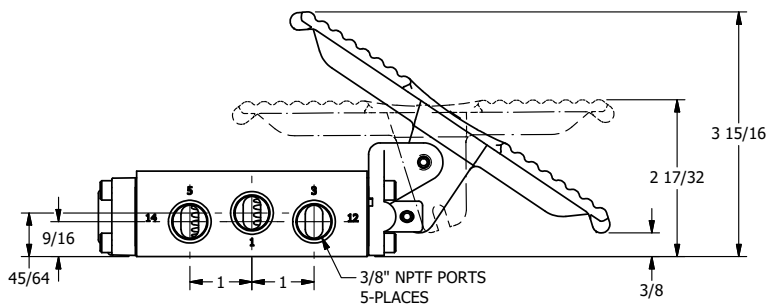

4

3

2

1

AAA
PRODUCTS
INTERNATIONAL

**AAA PRODUCTS
INTERNATIONAL**
7114 Harry Hines Blvd
Dallas, TX 75235

TITLE 3/8" SIDE PORT, TREADLE, 2 POS,
RVRS SPR RTRN, BRASS & STAINLESS

DRAWING NO.:

DIM_ZTA3

THE INFORMATION CONTAINED WITHIN THIS DOCUMENT IS PROPRIETARY TO AAA PRODUCTS AND MAY NOT BE DISCLOSED WITHOUT PRIOR WRITTEN CONSENT

4

3

2

1