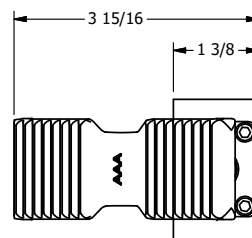

4

3

2

1

AAA
PRODUCTS
INTERNATIONAL

**AAA PRODUCTS
INTERNATIONAL**
7114 Harry Hines Blvd
Dallas, TX 75235

TITLE 3/8" SIDE PORT, TREADLE, 2 POS,
RVRS SPR RTRN, BRASS & STAINLESS

DRAWING NO.:

DIM_ZTA3

THE INFORMATION CONTAINED WITHIN THIS DOCUMENT IS PROPRIETARY TO AAA PRODUCTS AND MAY NOT BE DISCLOSED WITHOUT PRIOR WRITTEN CONSENT

4

3

2

1