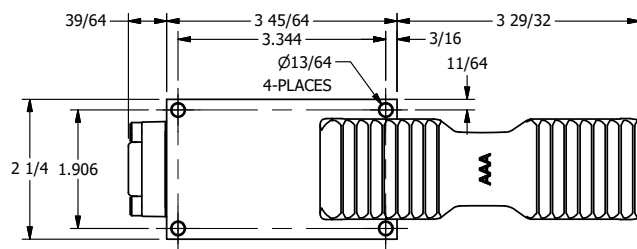

4

3

2

1

AAA
PRODUCTS
INTERNATIONAL

**AAA PRODUCTS
INTERNATIONAL**
7114 Harry Hines Blvd
Dallas, TX 75235

TITLE 3/8" SIDE PORT, TREADLE, 2 POS,
RVRS SPR RTRN, BRASS & STAINLESS

DRAWING NO.:

DIM_ZTA3

THE INFORMATION CONTAINED WITHIN THIS DOCUMENT IS PROPRIETARY TO AAA PRODUCTS AND MAY NOT BE DISCLOSED WITHOUT PRIOR WRITTEN CONSENT

4

3

2

1