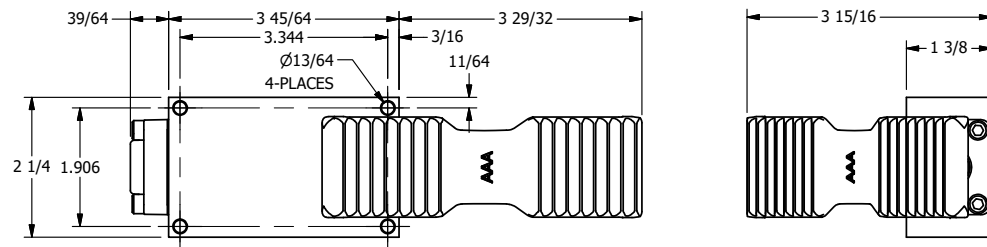

4

3

2

1

AAA
PRODUCTS
INTERNATIONAL

**AAA PRODUCTS
INTERNATIONAL**
7114 Harry Hines Blvd
Dallas, TX 75235

TITLE: 1/4" SIDE PORT, TREADLE, 2 POS,
RVRS SPR RTRN, BRASS & STAINLESS,
LOCKOUT A

DRAWING NO.:
DIM_ZTA2LO