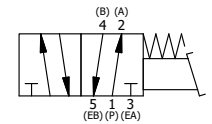

4

3

2

1

AAA
PRODUCTS
INTERNATIONAL

**AAA PRODUCTS
INTERNATIONAL**
7114 Harry Hines Blvd
Dallas, TX 75235

TITLE: 1/4" SIDE PORT, TREADLE, 2 POS,
RVRS SPR RTRN, BRASS & STAINLESS,
LOCKOUT A

DRAWING NO.:
DIM_ZTA2LO