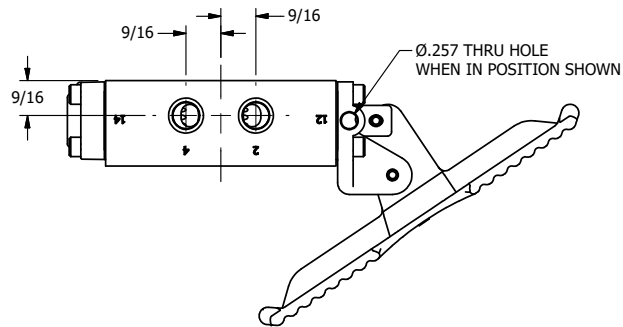

4

3

2

1

AAA
PRODUCTS
INTERNATIONAL

**AAA PRODUCTS
INTERNATIONAL**
7114 Harry Hines Blvd
Dallas, TX 75235

TITLE: 1/4" SIDE PORT, TREADLE, 2 POS,
RVRS SPR RTRN, BRASS & STAINLESS,
LOCKOUT A

DRAWING NO.:
DIM_ZTA2LO