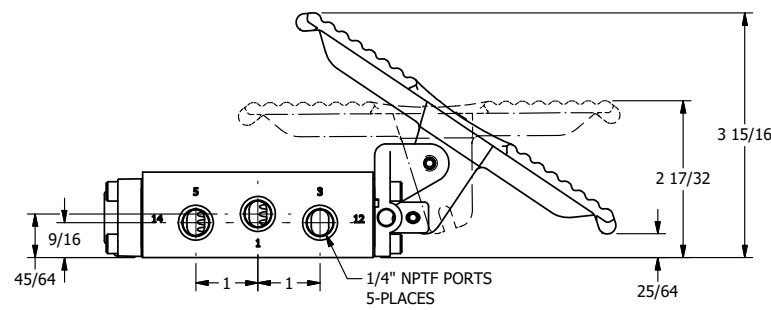

4

3

2

1

AAA
PRODUCTS
INTERNATIONAL

**AAA PRODUCTS
INTERNATIONAL**
7114 Harry Hines Blvd
Dallas, TX 75235

TITLE: 1/4" SIDE PORT, TREADLE, 2 POS,
RVRS SPR RTRN, BRASS & STAINLESS,
LOCKOUT A

DRAWING NO.:
DIM_ZTA2LO